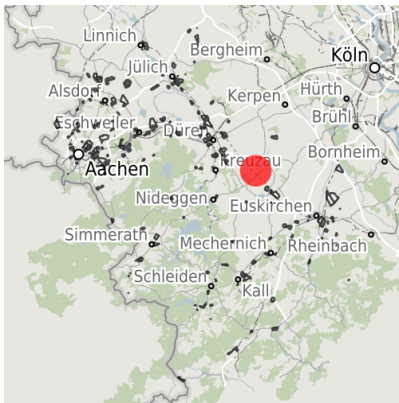

Regional overview

Municipal overview

Detail view

© [OpenStreetMap](#) contributors.

Availabilities

-  Immediately available area
-  Available area within short term (< 2 years)
-  Available area within medium term (2-5 years)
-  Available area within Long term (> 5 years)
-  Not available area

Commercial zone

Vettweiß - The ABC for your success

The Vettweiss commercial zone is well located in the Aachen - Bonn - Cologne (ABC) city triangle. Situated on the outskirts of Vettweiss, the Vettweiss commercial zone provides your employees with numerous utilities which can be reached easily on foot. Favorable space prices as well as a legally binding development plan will guarantee that your business has an optimum start in Vettweiss.

Gewerbegebiet Vettweiss

Erreichbarkeit in 20 Minuten: 140.000 Einwohner

Transport connections

| | | Distance | |
|------------------|---------------------------|----------|-------|
| | | [km] | [min] |
| Freeway | A4 | 15.0 | 12 |
| | A1 | 15.9 | 13 |
| Highway | B477 | 1.0 | 1 |
| | | | |
| Airport | Köln-Bonn | 60.6 | 41 |
| | Maastrich-Aachen | 81.7 | 50 |
| Port | Am Godorf Köln | 39.6 | 32 |
| | Binnenhavenweg Stein (NL) | 81.1 | 57 |
| Railway | Aachen-Hbf | 48.5 | 36 |
| | Köln-Hbf | 52.9 | 43 |
| Public transport | Bushaltestelle | 1.2 | 3 |

Information about Vettweiß

The town of Vettweiß is situated in the southeast of the district of Düren and shares borders with the districts of Euskirchen and Erftkreis, in the southwest and the west with the towns of Nideggen and Kreuzau, in the north with Nörvenich.