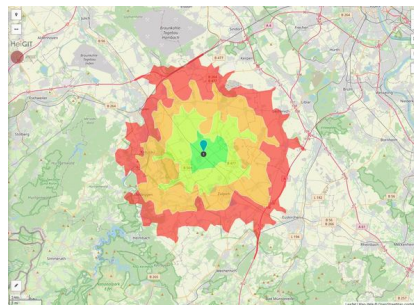

Commercial zone

Vettweiß - The ABC for your success

The Vettweiss commercial zone is well located in the Aachen - Bonn - Cologne (ABC) city triangle. Situated on the outskirts of Vettweiss, the Vettweiss commercial zone provides your employees with numerous utilities which can be reached easily on foot. Favorable space prices as well as a legally binding development plan will guarantee that your business has an optimum start in Vettweiss.

Gewerbegebiet Vettweiss

Erreichbarkeit in 20 Minuten: 140.000 Einwohner

Transport connections

| | | Distance | |
|------------------|---------------------------|----------|-------|
| | | [km] | [min] |
| Freeway | A4 | 15.0 | 12 |
| | A1 | 15.9 | 13 |
| Highway | B477 | 1.0 | 1 |
| | | | |
| Airport | Köln-Bonn | 60.6 | 41 |
| | Maastrich-Aachen | 81.7 | 50 |
| Port | Am Godorf Köln | 39.6 | 32 |
| | Binnenhavenweg Stein (NL) | 81.1 | 57 |
| Railway | Aachen-Hbf | 48.5 | 36 |
| | Köln-Hbf | 52.9 | 43 |
| Public transport | Bushaltestelle | 1.2 | 3 |