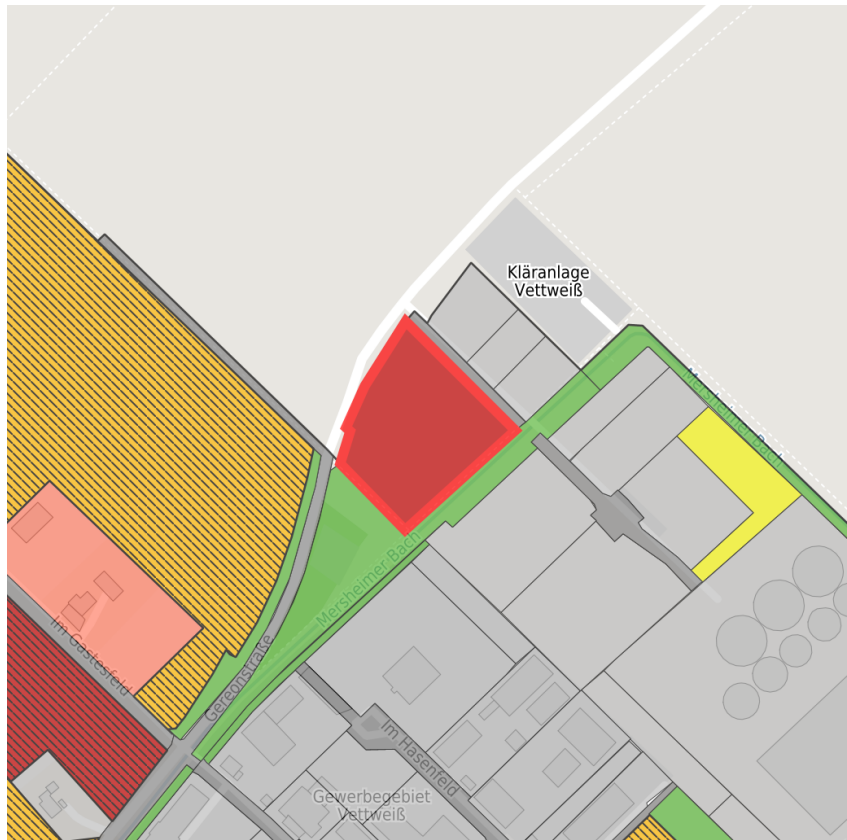

Factsheet parcel

| | |
|-----------------|----------------------------------|
| Designation | Gewerbegebiet Vettweiß (No. 070) |
| Area size | 8,406 m ² |
| City / district | Vettweiß, Kreis Düren |

Map view

Regional overview

Municipal overview

Detail view

© [OpenStreetMap](#) contributors.

Availabilities

-  Immediately available area
-  Available area within short term (< 2 years)
-  Available area within medium term (2-5 years)
-  Available area within Long term (> 5 years)
-  Not available area

Commercial zone

Vettweiß - The ABC for your success

The Vettweiss commercial zone is well located in the Aachen - Bonn - Cologne (ABC) city triangle. Situated on the outskirts of Vettweiss, the Vettweiss commercial zone provides your employees with numerous utilities which can be reached easily on foot. Favorable space prices as well as a legally binding development plan will guarantee that your business has an optimum start in Vettweiss.