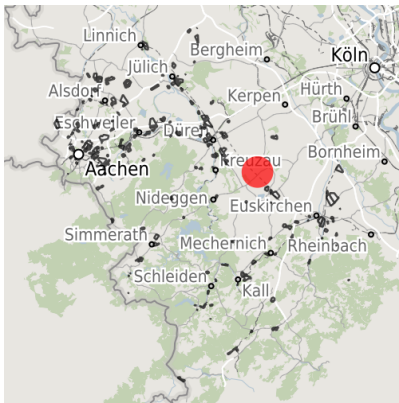

Factsheet parcel

Designation	Gewerbegebiet Vettweiß (No. 077)
Area size	10,397 m ²
City / district	Vettweiß, Kreis Düren

Map view

Regional overview

Municipal overview

Detail view

© [OpenStreetMap](#) contributors.

Parcel

Area size	10,397 m ²
Price	30.00 €/m ²
Availability	Immediately available area
Area designation	Commercial zone
Divisible	Yes
24h operation	No

Commercial zone

Vettweiß - The ABC for your success

The Vettweiss commercial zone is well located in the Aachen - Bonn - Cologne (ABC) city triangle. Situated on the outskirts of Vettweiss, the Vettweiss commercial zone provides your employees with numerous utilities which can be reached easily on foot. Favorable space prices as well as a legally binding development plan will guarantee that your business has an optimum start in Vettweiss.

Gewerbegebiet Vettweiss

Erreichbarkeit in 20 Minuten: 140.000 Einwohner

Transport connections

		Distance	
		[km]	[min]
Freeway	A4	15.0	12
	A1	15.9	13
Highway	B477	1.0	1
Airport	Köln-Bonn	60.6	41
	Maastrich-Aachen	81.7	50
Port	Am Godorf Köln	39.6	32
	Binnenhavenweg Stein (NL)	81.1	57
Railway	Aachen-Hbf	48.5	36
	Köln-Hbf	52.9	43
Public transport			
	Bushaltestelle	1.2	3

Information about Vettweiß

The town of Vettweiß is situated in the southeast of the district of Düren and shares borders with the districts of Euskirchen and Erftkreis, in the southwest and the west with the towns of Nideggen and Kreuzau, in the north with Nörvenich.