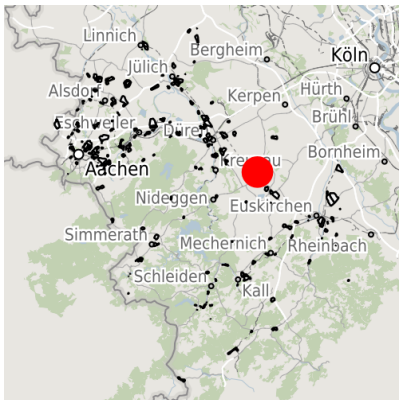

Factsheet parcel

Designation	Gewerbegebiet Vettweiß (No. 077)
Area size	10,397 m ²
City / district	Vettweiß, Kreis Düren

Map view

Regional overview

Municipal overview

Detail view

© [OpenStreetMap](#) contributors.

Parcel

Area size	10,397 m ²
Price	30.00 €/m ²
Availability	Immediately available area
Area designation	Commercial zone
Divisible	Yes
24h operation	No

Commercial zone

Vettweiß - The ABC for your success

The Vettweiss commercial zone is well located in the Aachen - Bonn - Cologne (ABC) city triangle. Situated on the outskirts of Vettweiss, the Vettweiss commercial zone provides your employees with numerous utilities which can be reached easily on foot. Favorable space prices as well as a legally binding development plan will guarantee that your business has an optimum start in Vettweiss.

Gewerbegebiet Vettweiss

Erreichbarkeit in 20 Minuten: 140.000 Einwohner

Transport connections

		Distance	
		[km]	[min]
Freeway	A4	15.0	12
	A1	15.9	13
Highway	B477	1.0	1
Airport	Köln-Bonn	60.6	41
	Maastrich-Aachen	81.7	50
Port	Am Godorf Köln	39.6	32
	Binnenhavenweg Stein (NL)	81.1	57
Railway	Aachen-Hbf	48.5	36
	Köln-Hbf	52.9	43
Public transport	Bushaltestelle	1.2	3

Information about Vettweiß

The town of Vettweiß is situated in the southeast of the district of Düren and shares borders with the districts of Euskirchen and Erftkreis, in the southwest and the west with the towns of Nideggen and Kreuzau, in the north with Nörvenich.