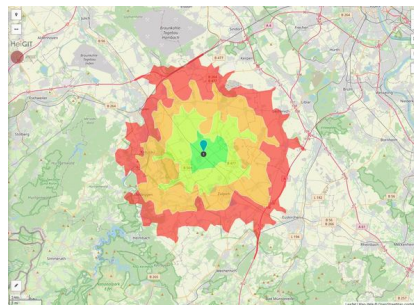

Parcel

Area size	10,397 m ²
Price	30.00 €/m ²
Availability	Immediately available area
Area designation	Commercial zone
Divisible	Yes
24h operation	No

Commercial zone

Vettweiß - The ABC for your success

The Vettweiss commercial zone is well located in the Aachen - Bonn - Cologne (ABC) city triangle. Situated on the outskirts of Vettweiss, the Vettweiss commercial zone provides your employees with numerous utilities which can be reached easily on foot. Favorable space prices as well as a legally binding development plan will guarantee that your business has an optimum start in Vettweiss.

Gewerbegebiet Vettweiss

Erreichbarkeit in 20 Minuten: 140.000 Einwohner

Transport connections

		Distance	
		[km]	[min]
Freeway	A4	15.0	12
	A1	15.9	13
Highway	B477	1.0	1
Airport	Köln-Bonn	60.6	41
	Maastrich-Aachen	81.7	50
Port	Am Godorf Köln	39.6	32
	Binnenhavenweg Stein (NL)	81.1	57
Railway	Aachen-Hbf	48.5	36
	Köln-Hbf	52.9	43
Public transport			
	Bushaltestelle	1.2	3