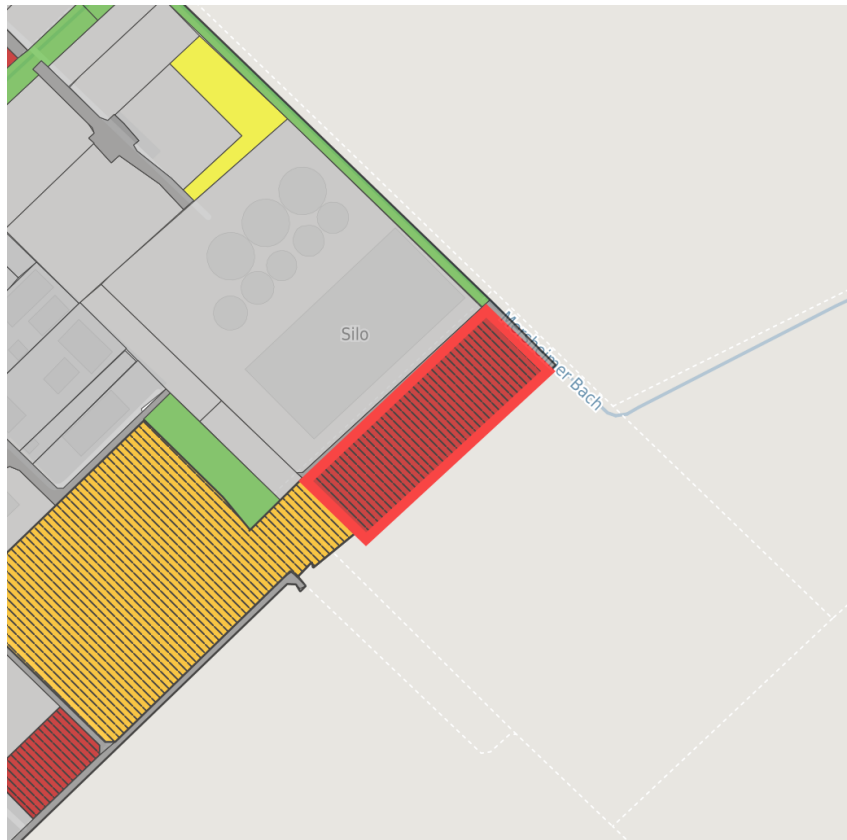

Factsheet parcel

Designation	Gewerbegebiet Vettweiß (No. 077)
Area size	10,397 m ²
City / district	Vettweiß, Kreis Düren

Map view

Regional overview

Municipal overview

Detail view

© [OpenStreetMap](#) contributors.

Availabilities

- | | | | |
|----------------------------|--|---|---|
| Immediately available area | Available area within short term (< 2 years) | Available area within medium term (2-5 years) | Available area within Long term (> 5 years) |
| Not available area | | | |

Parcel

Area size	10,397 m ²
Price	30.00 €/m ²
Availability	Immediately available area
Area designation	Commercial zone
Divisible	Yes
24h operation	No

Commercial zone

Vettweiß - The ABC for your success

The Vettweiss commercial zone is well located in the Aachen - Bonn - Cologne (ABC) city triangle. Situated on the outskirts of Vettweiss, the Vettweiss commercial zone provides your employees with numerous utilities which can be reached easily on foot. Favorable space prices as well as a legally binding development plan will guarantee that your business has an optimum start in Vettweiss.