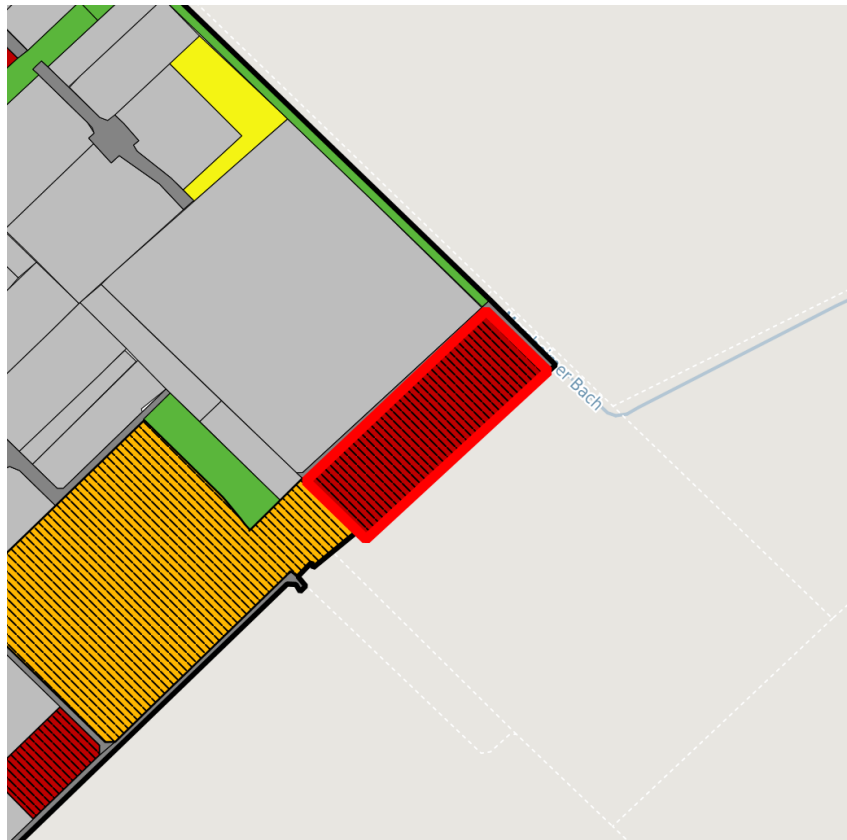

Factsheet parcel

Designation	Gewerbegebiet Vettweiß (No. 077)
Area size	10,397 m ²
City / district	Vettweiß, Kreis Düren

Map view

Regional overview

Municipal overview

Detail view

© [OpenStreetMap](#) contributors.

Availabilities

- | | | | |
|----------------------------|--|---|---|
| Immediately available area | Available area within short term (< 2 years) | Available area within medium term (2-5 years) | Available area within Long term (> 5 years) |
| Not available area | | | |

Parcel

Area size	10,397 m ²
Price	30.00 €/m ²
Availability	Immediately available area
Area designation	Commercial zone
Divisible	Yes
24h operation	No

Commercial zone

Vettweiß - The ABC for your success

The Vettweiss commercial zone is well located in the Aachen - Bonn - Cologne (ABC) city triangle. Situated on the outskirts of Vettweiss, the Vettweiss commercial zone provides your employees with numerous utilities which can be reached easily on foot. Favorable space prices as well as a legally binding development plan will guarantee that your business has an optimum start in Vettweiss.