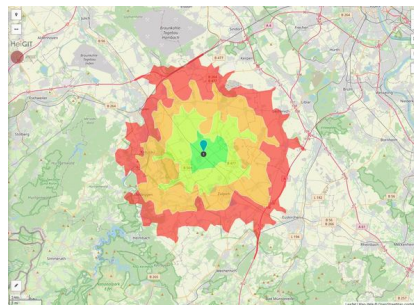

Parcel

Area size	10,397 m ²
Price	30.00 €/m ²
Availability	Immediately available area
Area designation	Commercial zone
Divisible	Yes
24h operation	No

Commercial zone

Vettweiß - The ABC for your success

The Vettweiss commercial zone is well located in the Aachen - Bonn - Cologne (ABC) city triangle. Situated on the outskirts of Vettweiss, the Vettweiss commercial zone provides your employees with numerous utilities which can be reached easily on foot. Favorable space prices as well as a legally binding development plan will guarantee that your business has an optimum start in Vettweiss.

Gewerbegebiet Vettweiss

Erreichbarkeit in 20 Minuten: 140.000 Einwohner

Transport connections

		Distance	
		[km]	[min]
Freeway	A4	15.0	12
	A1	15.9	13
Highway	B477	1.0	1
Airport	Köln-Bonn	60.6	41
	Maastrich-Aachen	81.7	50
Port	Am Godorf Köln	39.6	32
	Binnenhavenweg Stein (NL)	81.1	57
Railway	Aachen-Hbf	48.5	36
	Köln-Hbf	52.9	43
Public transport	Bushaltestelle	1.2	3