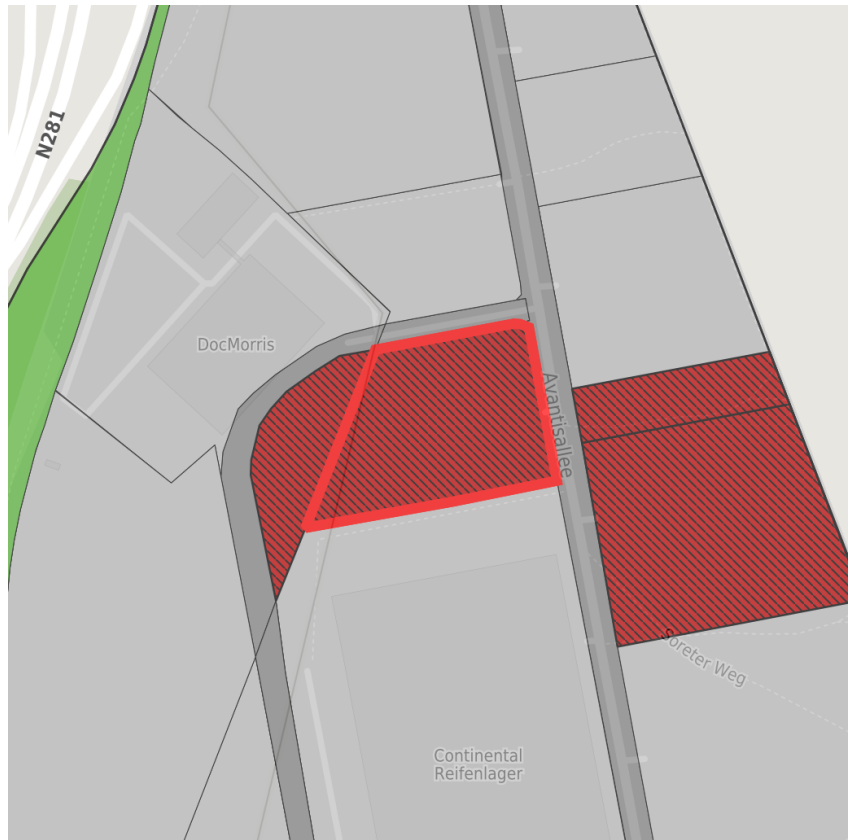

Factsheet parcel

Designation	Avantis - European Business Park (No. 153)
Area size	17,300 m ²
City / district	Aachen, Stadt Aachen

Map view

Regional overview

Municipal overview

Detail view

© [OpenStreetMap](#) contributors.

Availabilities

- | | | | |
|----------------------------|--|---|---|
| Immediately available area | Available area within short term (< 2 years) | Available area within medium term (2-5 years) | Available area within Long term (> 5 years) |
| Not available area | | | |

Parcel

Area size	17,300 m ²
Price	On Demand
Availability	Immediately available area
Area designation	Commercial zone
Divisible	No
24h operation	No

Commercial zone

AVANTIS - This is Europe!

AVANTIS, the binational European Science and Business Park, is now offering your ideas and innovations limitless opportunities. Located directly on the border between Germany and the Netherlands, we have a European outlook geared to your success. After all, there are no borders in the new Europe!