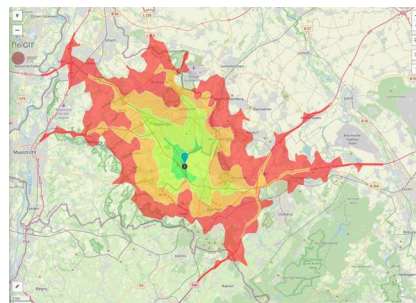

Parcel

Area size	17,300 m ²
Price	On Demand
Availability	Immediately available area
Area designation	Commercial zone
Divisible	No
24h operation	No

Commercial zone

AVANTIS - This is Europe!

AVANTIS, the binational European Science and Business Park, is now offering your ideas and innovations limitless opportunities. Located directly on the border between Germany and the Netherlands, we have a European outlook geared to your success. After all, there are no borders in the new Europe!

Location	Solitary location
Main industry sector	logistic companies, business and office buildings
Main companies	Deutsche Post DHL, Honold Logistik Group, Vodafone, DocMorris NV, Micromeritics GmbH, Naebers Elektro BV
Industrial tax multiplier	475.00 %
Price range	from 120.00 €/m ² to 120.00 €/m ²
Regional important?	Yes

Grenzenlose Möglichkeiten auf AVANTIS!

Erreichbarkeit in 20 Minuten: 685.000 Einwohner

Transport connections

		Distance	
		[km]	[min]
Freeway	A4	0.1	1
Highway	N281	1.0	2
Airport	Maastricht Aachen Airport	36.0	25
	Flughafen Lüttich	80.1	63
Port	Binnenhavenweg Stein (NL)	29.0	35
	Holtum-Nordweg Born (NL)	44.3	33
Rail freight	AC-Hbf	16.4	17
Railway	Köln-Hbf	87.5	56
Public transport	Bushaltepunkt	0.1	1