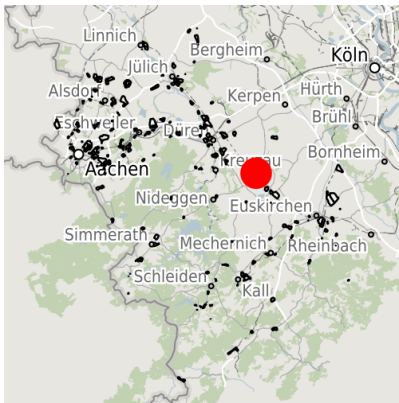

Factsheet parcel

Designation	Gewerbegebiet Vettweiß (No. 080)
Area size	3,033 m ²
City / district	Vettweiß, Kreis Düren

Map view

Regional overview

Municipal overview

Detail view

© [OpenStreetMap](#) contributors.

Commercial zone

Vettweiß - The ABC for your success

The Vettweiss commercial zone is well located in the Aachen - Bonn - Cologne (ABC) city triangle. Situated on the outskirts of Vettweiss, the Vettweiss commercial zone provides your employees with numerous utilities which can be reached easily on foot. Favorable space prices as well as a legally binding development plan will guarantee that your business has an optimum start in Vettweiss.

Gewerbegebiet Vettweiss

Erreichbarkeit in 20 Minuten: 140.000 Einwohner

Transport connections

		Distance	
		[km]	[min]
Freeway	A4	15.0	12
	A1	15.9	13
Highway	B477	1.0	1
Airport	Köln-Bonn	60.6	41
	Maastrich-Aachen	81.7	50
Port	Am Godorf Köln	39.6	32
	Binnenhavenweg Stein (NL)	81.1	57
Railway	Aachen-Hbf	48.5	36
	Köln-Hbf	52.9	43
Public transport	Bushaltestelle	1.2	3

Information about Vettweiß

The town of Vettweiß is situated in the southeast of the district of Düren and shares borders with the districts of Euskirchen and Erftkreis, in the southwest and the west with the towns of Nideggen and Kreuzau, in the north with Nörvenich.