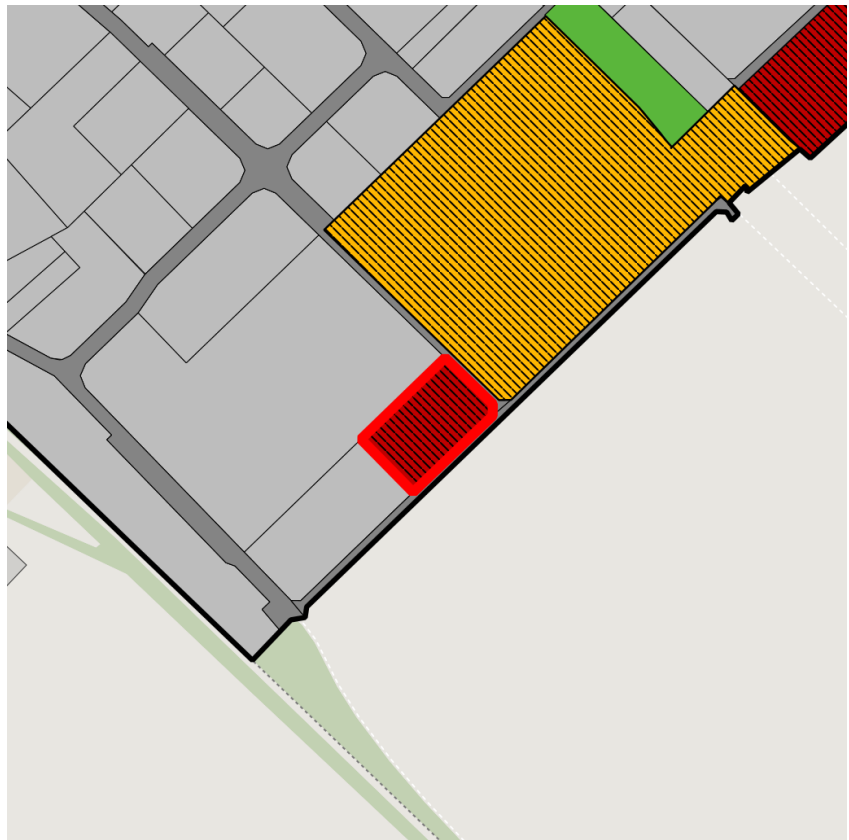

Factsheet parcel

Designation	Gewerbegebiet Vettweiß (No. 080)
Area size	3,033 m ²
City / district	Vettweiß, Kreis Düren

Map view

Regional overview

Municipal overview

Detail view

© [OpenStreetMap](#) contributors.

Availabilities

Immediately available area	Available area within short term (< 2 years)	Available area within medium term (2-5 years)	Available area within Long term (> 5 years)
Not available area			

Other areas

Private ownership	Water area	Rail area	Street area
Green area	Living space	disposal/supply infrastructure	Other Area

Parcel

Area size	3,033 m ²
Price	30.00 €/m ²
Availability	Immediately available area
Area designation	Commercial zone
Divisible	Yes
24h operation	No