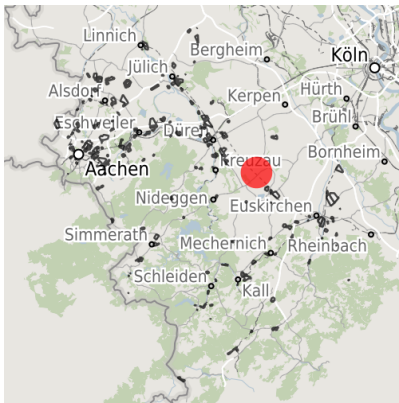

Factsheet parcel

Designation	Gewerbegebiet Vettweiß (No. 040)
Area size	28,986 m ²
City / district	Vettweiß, Kreis Düren

Map view

Regional overview

Municipal overview

Detail view

© [OpenStreetMap](#) contributors.

The Vettweiss commercial zone is well located in the Aachen - Bonn - Cologne (ABC) city triangle. Situated on the outskirts of Vettweiss, the Vettweiss commercial zone provides your employees with numerous utilities which can be reached easily on foot. Favorable space prices as well as a legally binding development plan will guarantee that your business has an optimum start in Vettweiss.

Gewerbegebiet Vettweiss

Erreichbarkeit in 20 Minuten: 140.000 Einwohner

Transport connections

		Distance	
		[km]	[min]
Freeway	A4	15.0	12
	A1	15.9	13
Highway	B477	1.0	1
Airport	Köln-Bonn	60.6	41
	Maastrich-Aachen	81.7	50
Port	Am Godorf Köln	39.6	32
	Binnenhavenweg Stein (NL)	81.1	57
Railway	Aachen-Hbf	48.5	36
	Köln-Hbf	52.9	43
Public transport			
	Bushaltestelle	1.2	3

Information about Vettweiß

The town of Vettweiß is situated in the southeast of the district of Düren and shares borders with the districts of Euskirchen and Erftkreis, in the southwest and the west with the towns of Nideggen and Kreuzau, in the north with Nörvenich.