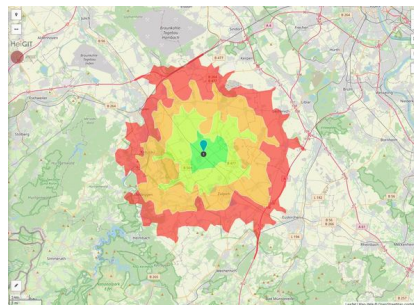

Erreichbarkeit in 20 Minuten: 140.000 Einwohner