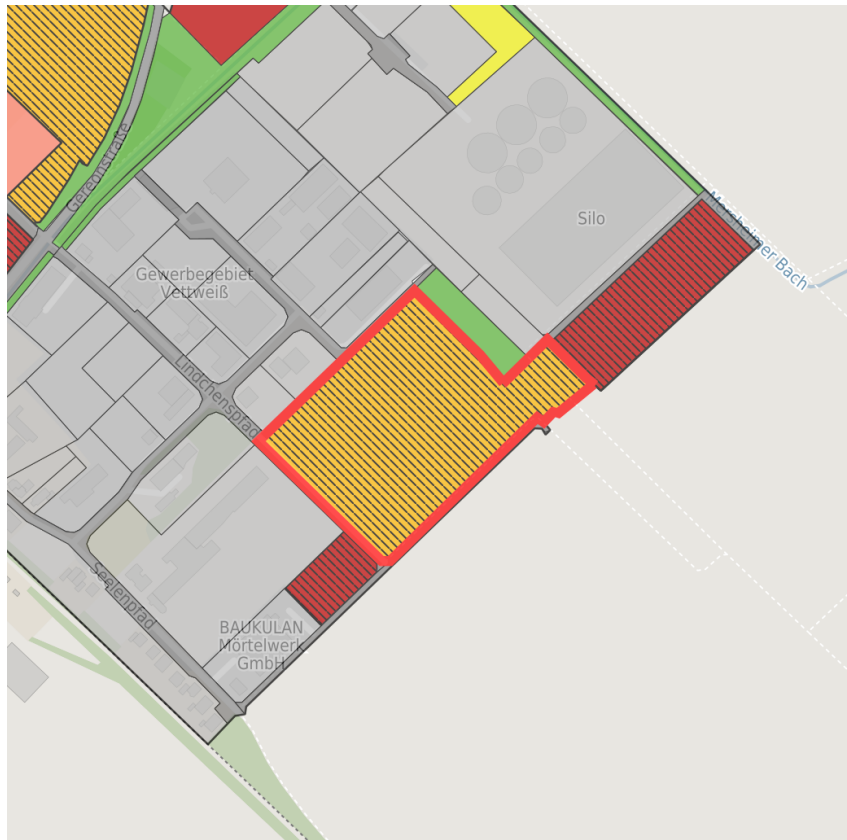

Factsheet parcel

Designation	Gewerbegebiet Vettweiß (No. 040)
Area size	28,986 m ²
City / district	Vettweiß, Kreis Düren

Map view

Regional overview

Municipal overview

Detail view

© [OpenStreetMap](#) contributors.

Availabilities

- | | | | |
|----------------------------|--|---|---|
| Immediately available area | Available area within short term (< 2 years) | Available area within medium term (2-5 years) | Available area within Long term (> 5 years) |
| Not available area | | | |

Parcel

Area size	28,986 m ²
Price	30.00 €/m ²
Availability	Available area within medium term (2-5 years)
Area designation	Commercial zone
Divisible	Yes
24h operation	No

Commercial zone

Vettweiß - The ABC for your success