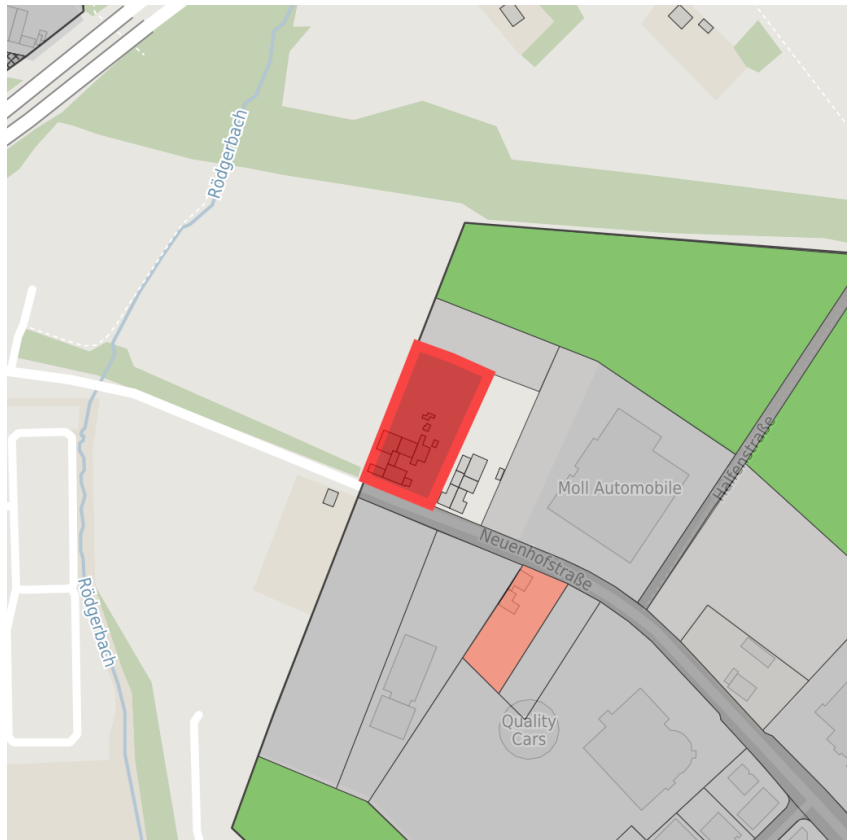

Factsheet parcel

Designation	Eilendorf Süd (No. 176)
Area size	4,020 m ²
City / district	Aachen, Stadt Aachen

Map view

Regional overview

Municipal overview

Detail view

© [OpenStreetMap](#) contributors.

Availabilities

Parcel

Area size	4,020 m ²
Price	95.00 €/m ²
Availability	Immediately available area
Area designation	Commercial zone
Divisible	No
24h operation	No

Commercial zone

Commercial Site - Eilendorf Süd

As a regionally important business location, the Ellendorf commercial zone has its own connection to the A 44 freeway. In addition, the European traffic hub A 4/A 44 (Aachen interchange) is only 5 km away. In recent years a "car mile" has emerged in the lower part of Neuenhofstraße with numerous authorized dealers.

Location	Outskirts
Main companies	BMW Kohl, Grünenthal, Zentis, FEV, Post AG, Dr. Babor Cosmetics, QCG GmbH, Moll Automobile
Industrial tax multiplier	475.00 %

Transport connections

			Distance	
			[km]	[min]
Freeway	A44		1.0	3
Highway	B258		2.0	4
Airport	Maastricht-Aachen		50.4	31
	Liège (B)		59.9	38
Port	Binnenhavenweg Stein (NL)		46.0	32
	Liège (B)		47.2	33
Rail freight	Köln-Hbf		77.4	49
Railway	Aachen-Hbf		5.8	11
Public transport	Bushaltepunkt		1.0	3