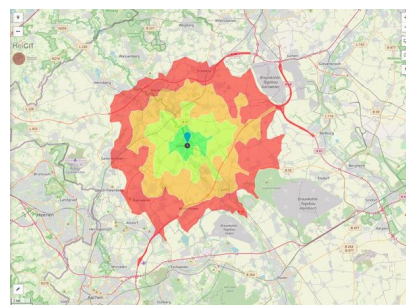

Commercial zone

Business site "Im Gansbruch"

In 2003 the town of Linnich extended the commercial zone "Im Gansbruch" by approx. 5 ha. The projected lot dimensions are not binding and can be tailored to the buyer's wishes where appropriate. Nevertheless, the whole space must be taken into account.

Erreichbarkeit in 20 Minuten: 188.000 Einwohner

Transport connections

		Distance	
		[km]	[min]
Freeway	A44	8.0	
Highway	B57	0.0	
	L253	0.0	
Airport	Düsseldorf	40.0	
Port	Neuss	40.0	
Rail freight	Düren	25.0	
Railway	Linnich	0.0	
Public transport	Bushaltepunkt	0.0	