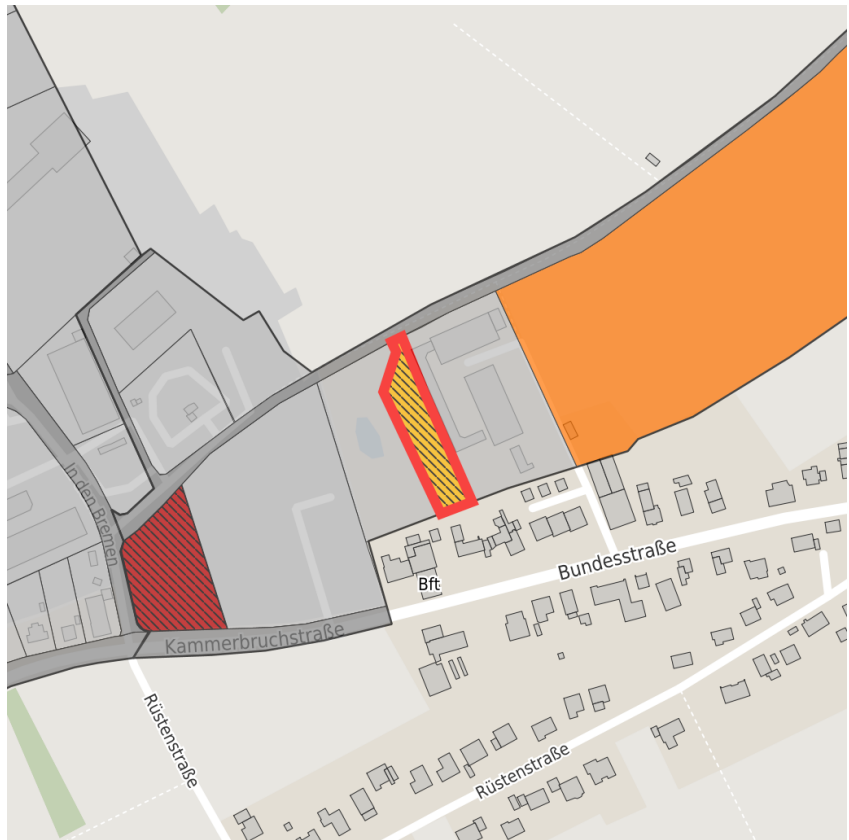

Factsheet parcel

Designation	Gewerbegebiet Simmerath - Erweiterung (No. 008)
Area size	2,263 m ²
City / district	Simmerath, StädteRegion Aachen

Map view

Regional overview

Municipal overview

Detail view

© [OpenStreetMap](#) contributors.

Parcel

Area size	2,263 m ²
Price	On Demand
Availability	Available area within medium term (2-5 years)
Area designation	Commercial zone
Divisible	No
24h operation	No

Commercial zone

Location	Outskirts
Industrial tax multiplier	420.00 %
Regional important?	No