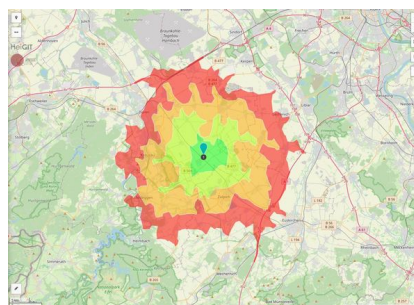

Erreichbarkeit in 20 Minuten: 140.000 Einwohner