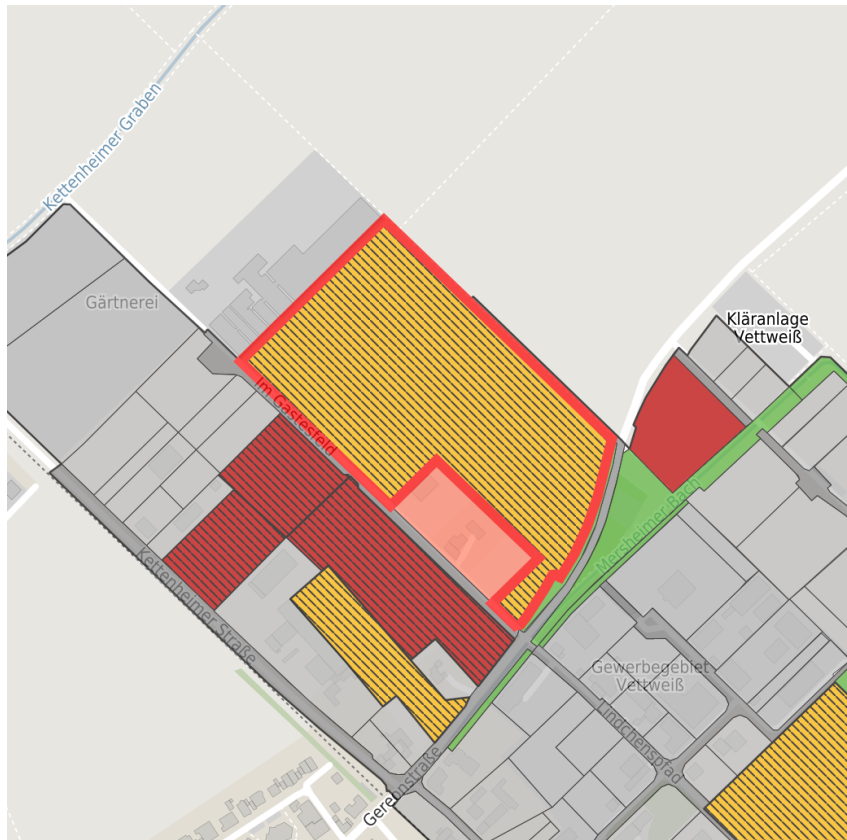

Factsheet parcel

Designation	Gewerbegebiet Vettweiß (No. 053)
Area size	62,860 m ²
City / district	Vettweiß, Kreis Düren

Map view

Regional overview

Municipal overview

Detail view

© [OpenStreetMap](#) contributors.

Availabilities

- | | | | |
|----------------------------|----------------------------------------------|-----------------------------------------------|---------------------------------------------|
| Immediately available area | Available area within short term (< 2 years) | Available area within medium term (2-5 years) | Available area within Long term (> 5 years) |
| Not available area | | | |

Parcel

Area size	62,860 m ²
Price	30.00 €/m ²
Availability	Available area within medium term (2-5 years)
Divisible	Yes
24h operation	No

Commercial zone

Vettweiß - The ABC for your success

The Vettweiss commercial zone is well located in the Aachen - Bonn - Cologne (ABC) city triangle. Situated on the outskirts of Vettweiss, the Vettweiss commercial zone provides your employees with numerous utilities which can be reached easily on foot. Favorable space prices as well as a legally binding development plan will guarantee that your business has an optimum start in Vettweiss.