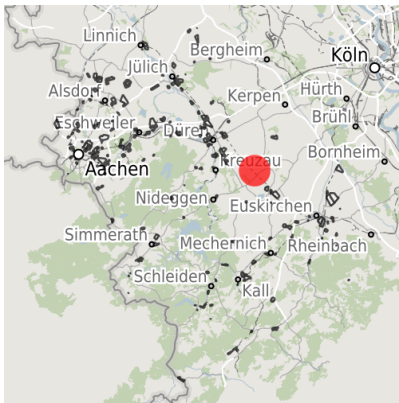

Factsheet parcel

Designation	Gewerbegebiet Vettweiß (No. 053)
Area size	62,860 m ²
City / district	Vettweiß, Kreis Düren

Map view

Regional overview

Municipal overview

Detail view

© [OpenStreetMap](#) contributors.

Parcel

Area size	62,860 m ²
Price	30.00 €/m ²
Availability	Available area within medium term (2-5 years)
Divisible	Yes
24h operation	No

Commercial zone

Vettweiß - The ABC for your success

The Vettweiss commercial zone is well located in the Aachen - Bonn - Cologne (ABC) city triangle. Situated on the outskirts of Vettweiss, the Vettweiss commercial zone provides your employees with numerous utilities which can be reached easily on foot. Favorable space prices as well as a legally binding development plan will guarantee that your business has an optimum start in Vettweiss.

Gewerbegebiet Vettweiss

Erreichbarkeit in 20 Minuten: 140.000 Einwohner

Transport connections

		Distance	
		[km]	[min]
Freeway	A4	15.0	12
	A1	15.9	13
Highway	B477	1.0	1
Airport	Köln-Bonn	60.6	41
	Maastrich-Aachen	81.7	50
Port	Am Godorf Köln	39.6	32
	Binnenhavenweg Stein (NL)	81.1	57
Railway	Aachen-Hbf	48.5	36
	Köln-Hbf	52.9	43
Public transport	Bushaltestelle	1.2	3

Information about Vettweiß

The town of Vettweiß is situated in the southeast of the district of Düren and shares borders with the districts of Euskirchen and Erftkreis, in the southwest and the west with the towns of Nideggen and Kreuzau, in the north with Nörvenich.