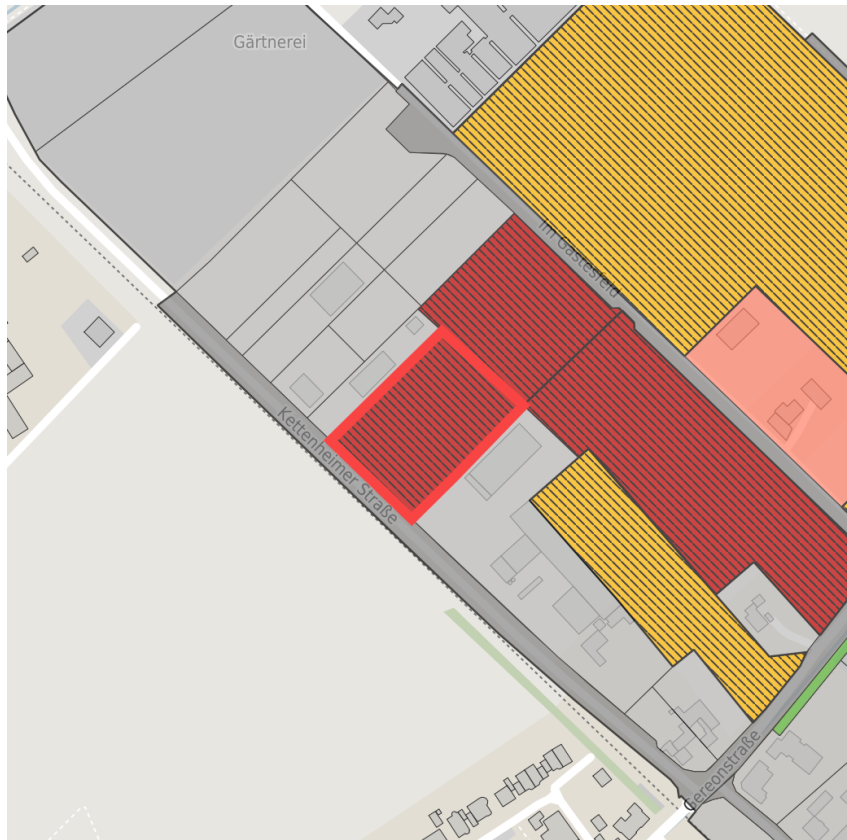

Factsheet parcel

Designation	Gewerbegebiet Vettweiß (No. 047)
Area size	7,309 m ²
City / district	Vettweiß, Kreis Düren

Map view

Regional overview

Municipal overview

Detail view

© [OpenStreetMap](#) contributors.

Availabilities

- | | | | |
|----------------------------|--|---|---|
| Immediately available area | Available area within short term (< 2 years) | Available area within medium term (2-5 years) | Available area within Long term (> 5 years) |
| Not available area | | | |

Parcel

Area size	7,309 m ²
Price	30.00 €/m ²
Availability	Immediately available area
Area designation	Commercial zone
Divisible	Yes
24h operation	No

Commercial zone

Vettweiß - The ABC for your success

The Vettweiss commercial zone is well located in the Aachen - Bonn - Cologne (ABC) city triangle. Situated on the outskirts of Vettweiss, the Vettweiss commercial zone provides your employees with numerous utilities which can be reached easily on foot. Favorable space prices as well as a legally binding development plan will guarantee that your business has an optimum start in Vettweiss.