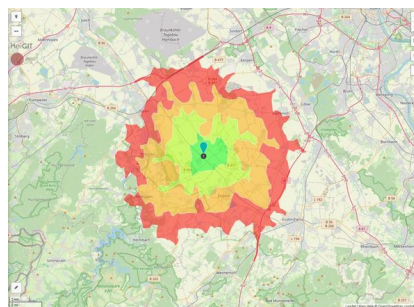

Erreichbarkeit in 20 Minuten: 140.000 Einwohner