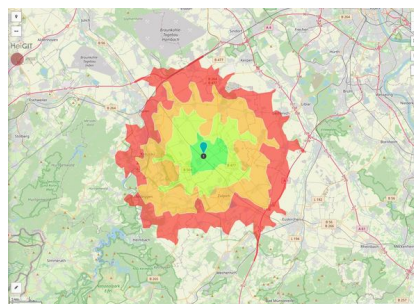

Erreichbarkeit in 20 Minuten: 140.000 Einwohner