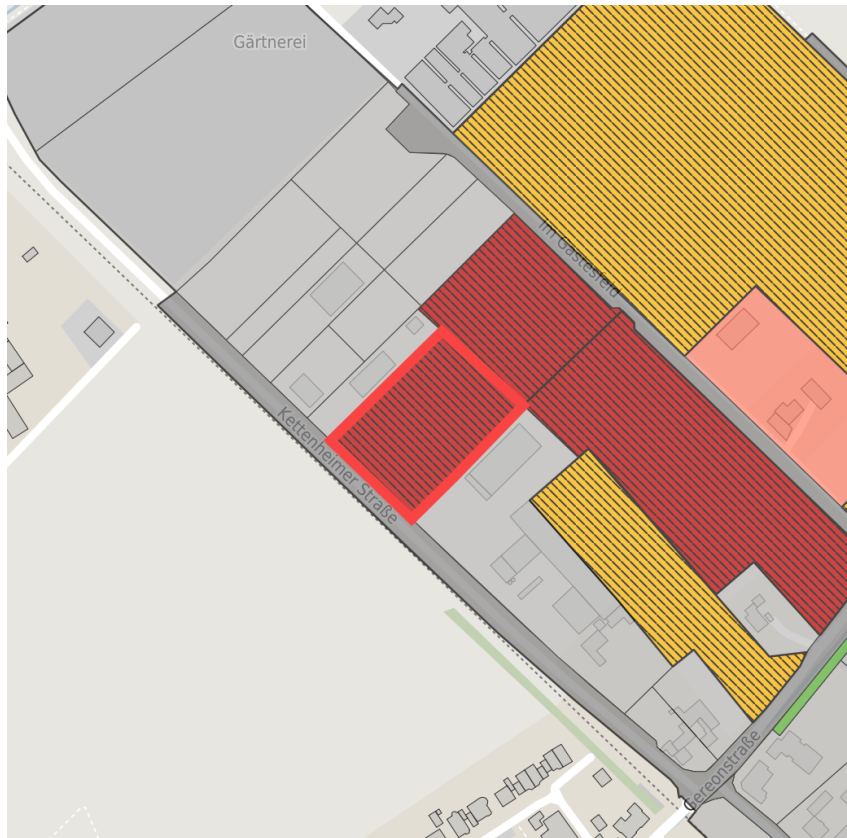

Factsheet parcel

Designation	Gewerbegebiet Vettweiß (No. 047)
Area size	7,309 m ²
City / district	Vettweiß, Kreis Düren

Map view

Regional overview

Municipal overview

Detail view

© [OpenStreetMap](#) contributors.

Availabilities

Immediately available area	Available area within short term (< 2 years)	Available area within medium term (2-5 years)	Available area within Long term (> 5 years)
Not available area			

Other areas

Private ownership	Water area	Rail area	Street area
Green area	Living space	disposal/supply infrastructure	Other Area

Parcel

Area size	7,309 m ²
Price	30.00 €/m ²
Availability	Immediately available area
Area designation	Commercial zone
Divisible	Yes
24h operation	No

Commercial zone

Vettweiß - The ABC for your success

The Vettweiss commercial zone is well located in the Aachen - Bonn - Cologne (ABC) city triangle. Situated on the outskirts of Vettweiss, the Vettweiss commercial zone provides your employees with numerous utilities which can be reached easily on foot. Favorable space prices as well as a legally binding development plan will guarantee that your business has an optimum start in Vettweiss.