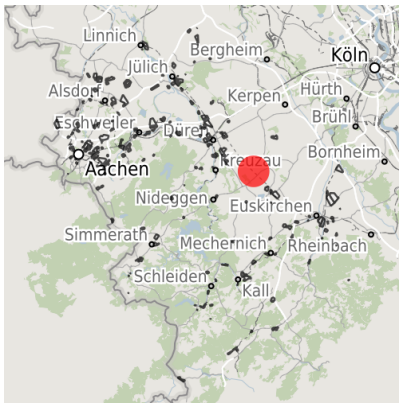

Factsheet parcel

Designation	Gewerbegebiet Vettweiß (No. 047)
Area size	7,309 m ²
City / district	Vettweiß, Kreis Düren

Map view

Regional overview

Municipal overview

Detail view

© [OpenStreetMap](#) contributors.

Parcel

Area size	7,309 m ²
Price	30.00 €/m ²
Availability	Immediately available area
Area designation	Commercial zone
Divisible	Yes
24h operation	No

Commercial zone

Vettweiß - The ABC for your success

The Vettweiss commercial zone is well located in the Aachen - Bonn - Cologne (ABC) city triangle. Situated on the outskirts of Vettweiss, the Vettweiss commercial zone provides your employees with numerous utilities which can be reached easily on foot. Favorable space prices as well as a legally binding development plan will guarantee that your business has an optimum start in Vettweiss.

Gewerbegebiet Vettweiss

Erreichbarkeit in 20 Minuten: 140.000 Einwohner

Transport connections

		Distance	
		[km]	[min]
Freeway	A4	15.0	12
	A1	15.9	13
Highway	B477	1.0	1
Airport	Köln-Bonn	60.6	41
	Maastrich-Aachen	81.7	50
Port	Am Godorf Köln	39.6	32
	Binnenhavenweg Stein (NL)	81.1	57
Railway	Aachen-Hbf	48.5	36
	Köln-Hbf	52.9	43
Public transport	Bushaltestelle	1.2	3

Information about Vettweiß

The town of Vettweiß is situated in the southeast of the district of Düren and shares borders with the districts of Euskirchen and Erftkreis, in the southwest and the west with the towns of Nideggen and Kreuzau, in the north with Nörvenich.