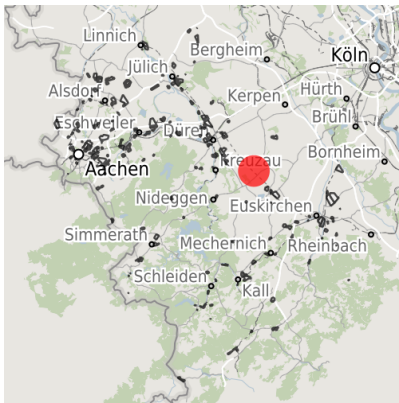

Factsheet parcel

Designation	Gewerbegebiet Vettweiß (No. 002)
Area size	8,000 m ²
City / district	Vettweiß, Kreis Düren

Map view

Regional overview

Municipal overview

Detail view

© [OpenStreetMap](#) contributors.

Parcel

Area size	8,000 m ²
Price	On Demand
Availability	Immediately available area
Area designation	Commercial zone
Divisible	Yes
24h operation	No

Commercial zone

Vettweiß - The ABC for your success

The Vettweiss commercial zone is well located in the Aachen - Bonn - Cologne (ABC) city triangle. Situated on the outskirts of Vettweiss, the Vettweiss commercial zone provides your employees with numerous utilities which can be reached easily on foot. Favorable space prices as well as a legally binding development plan will guarantee that your business has an optimum start in Vettweiss.

Gewerbegebiet Vettweiss

Erreichbarkeit in 20 Minuten: 140.000 Einwohner

Transport connections

		Distance	
		[km]	[min]
Freeway	A4	15.0	12
	A1	15.9	13
Highway	B477	1.0	1
Airport	Köln-Bonn	60.6	41
	Maastrich-Aachen	81.7	50
Port	Am Godorf Köln	39.6	32
	Binnenhavenweg Stein (NL)	81.1	57
Railway	Aachen-Hbf	48.5	36
	Köln-Hbf	52.9	43
Public transport	Bushaltestelle	1.2	3

Information about Vettweiß

The town of Vettweiß is situated in the southeast of the district of Düren and shares borders with the districts of Euskirchen and Erftkreis, in the southwest and the west with the towns of Nideggen and Kreuzau, in the north with Nörvenich.