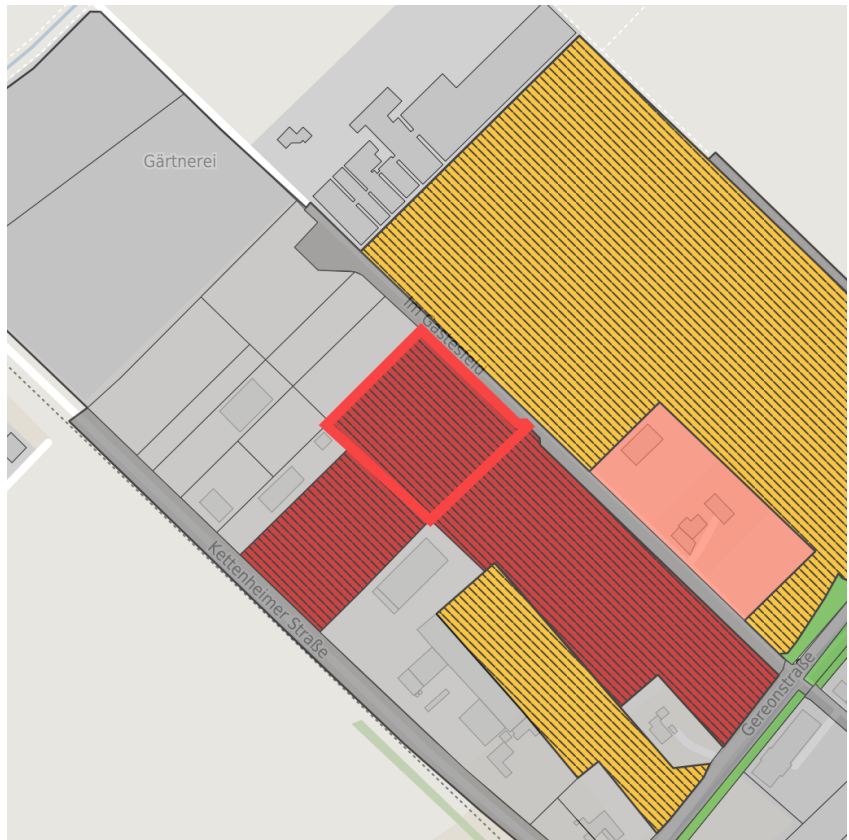

Factsheet parcel

Designation	Gewerbegebiet Vettweiß (No. 002)
Area size	8,000 m ²
City / district	Vettweiß, Kreis Düren

Map view

Regional overview

Municipal overview

Detail view

© [OpenStreetMap](#) contributors.

Parcel

Area size	8,000 m ²
Price	On Demand
Availability	Immediately available area
Area designation	Commercial zone
Divisible	Yes
24h operation	No

Commercial zone

Vettweiß - The ABC for your success

The Vettweiss commercial zone is well located in the Aachen - Bonn - Cologne (ABC) city triangle. Situated on the outskirts of Vettweiss, the Vettweiss commercial zone provides your employees with numerous utilities which can be reached easily on foot. Favorable space prices as well as a legally binding development plan will guarantee that your business has an optimum start in Vettweiss.