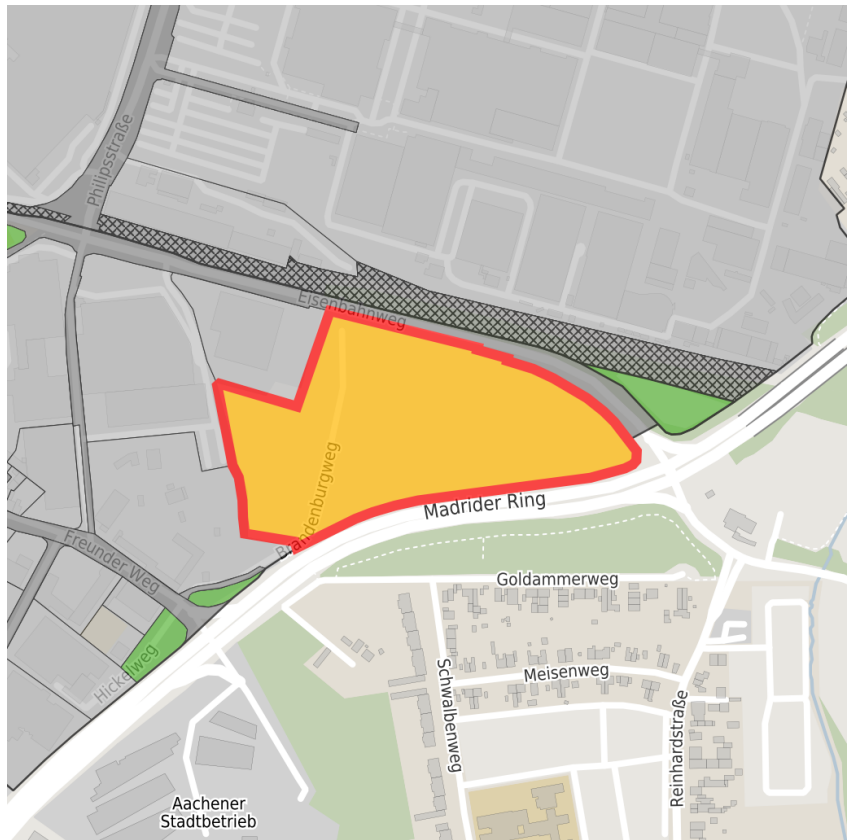

Factsheet parcel

Designation	Rothe Erde (No. 072)
Area size	56,462 m ²
City / district	Aachen, Stadt Aachen

Map view

Regional overview

Municipal overview

Detail view

© [OpenStreetMap](#) contributors.

Availabilities

- Immediately available area
- Available area within short term (< 2 years)
- Available area within medium term (2-5 years)
- Available area within Long term (> 5 years)
- Not available area

Other areas

Commercial zone

Well reachable at the side of Global Player

Located conveniently at A544 and close to the city centre Rothe Erde offers optimal site conditions. As significant business area and historical steel location Rothe Erde is a home for nominate worldwide enterprises like Philips or Continental and offers a modern infrastructure with varied possibilities of establishing for all branches.