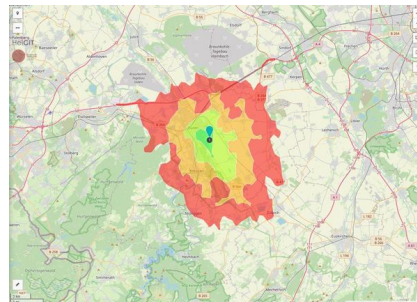

Parcel

Area size	10,500 m ²
Price	On Demand
Availability	Immediately available area
Area designation	Commercial zone
Divisible	Yes
24h operation	No

Commercial zone

Location	Solitary location
Industrial tax multiplier	513.00 %
Regional important?	No

BPJ-Flug in die Zukunft

Erreichbarkeit in 20 Minuten: 176.000 Einwohner

Transport connections

		Distance	
		[km]	[min]
Freeway	A44	3.8	5
	A4	14.9	18
Highway	B55	2.4	3
	B56	3.8	6
Airport	Flughafen Düsseldorf	64.6	43
	Flughafen Aachen Maastricht	64.8	43
	Flughafen Köln Bonn	74.0	47