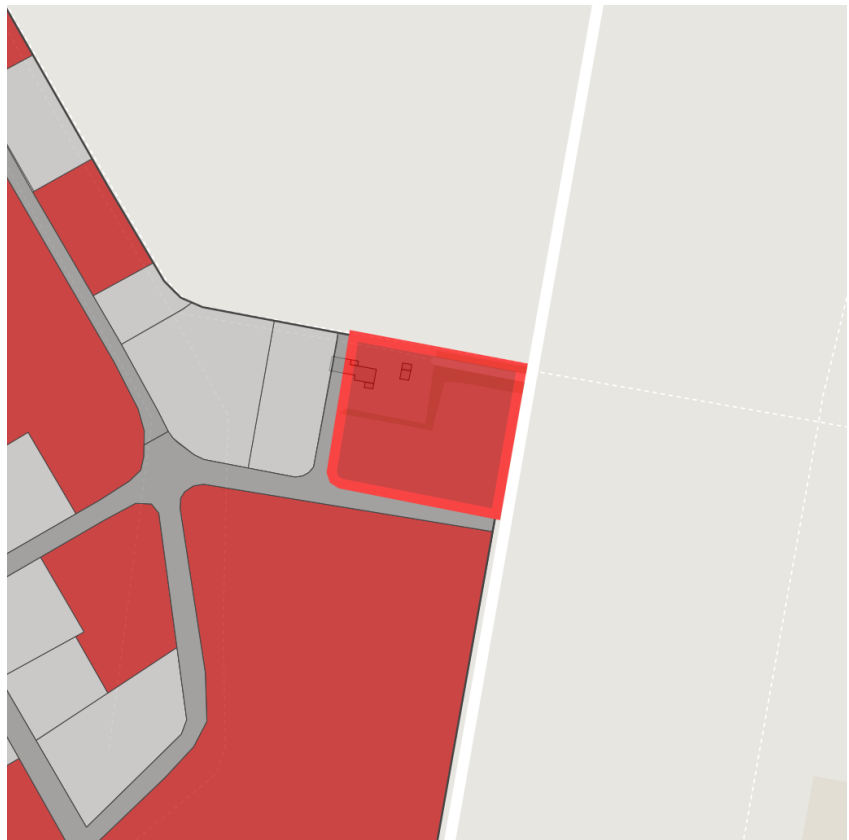

Factsheet parcel

Designation	Brainergy-Park (No. 009)
Area size	10,500 m ²
City / district	Jülich, Kreis Düren

Map view

Regional overview

Municipal overview

Detail view

© [OpenStreetMap](#) contributors.

Availabilities

- | | | | |
|----------------------------|--|---|---|
| Immediately available area | Available area within short term (< 2 years) | Available area within medium term (2-5 years) | Available area within Long term (> 5 years) |
| Not available area | | | |

Parcel

Area size	10,500 m ²
Price	On Demand
Availability	Immediately available area
Area designation	Commercial zone
Divisible	Yes
24h operation	No

Commercial zone

Location	Solitary location
Industrial tax multiplier	513.00 %
Regional important?	No