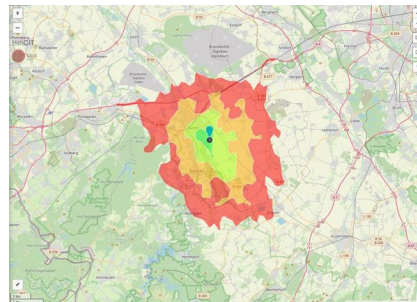

Parcel

Area size	15,725 m ²
Price	On Demand
Availability	Immediately available area
Area designation	Commercial zone
Divisible	No
24h operation	No

Commercial zone

Location	Solitary location
Industrial tax multiplier	513.00 %
Regional important?	No

BPJ-Flug in die Zukunft

Erreichbarkeit in 20 Minuten: 176.000 Einwohner

Transport connections

		Distance	
		[km]	[min]
Freeway	A44	3.8	5
	A4	14.9	18
Highway	B55	2.4	3
	B56	3.8	6
Airport	Flughafen Düsseldorf	64.6	43
	Flughafen Aachen Maastricht	64.8	43
	Flughafen Köln Bonn	74.0	47