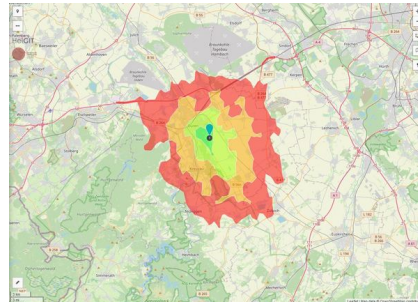

Parcel

Area size	15,725 m ²
Price	On Demand
Availability	Immediately available area
Area designation	Commercial zone
Divisible	No
24h operation	No

Commercial zone

Location	Solitary location
Industrial tax multiplier	513.00 %
Regional important?	No

BPJ-Flug in die Zukunft

Erreichbarkeit in 20 Minuten: 176.000 Einwohner

Transport connections

		Distance	
		[km]	[min]
Freeway	A44	3.8	5
	A4	14.9	18
Highway	B55	2.4	3
	B56	3.8	6
Airport	Flughafen Düsseldorf	64.6	43
	Flughafen Aachen Maastricht	64.8	43
	Flughafen Köln Bonn	74.0	47