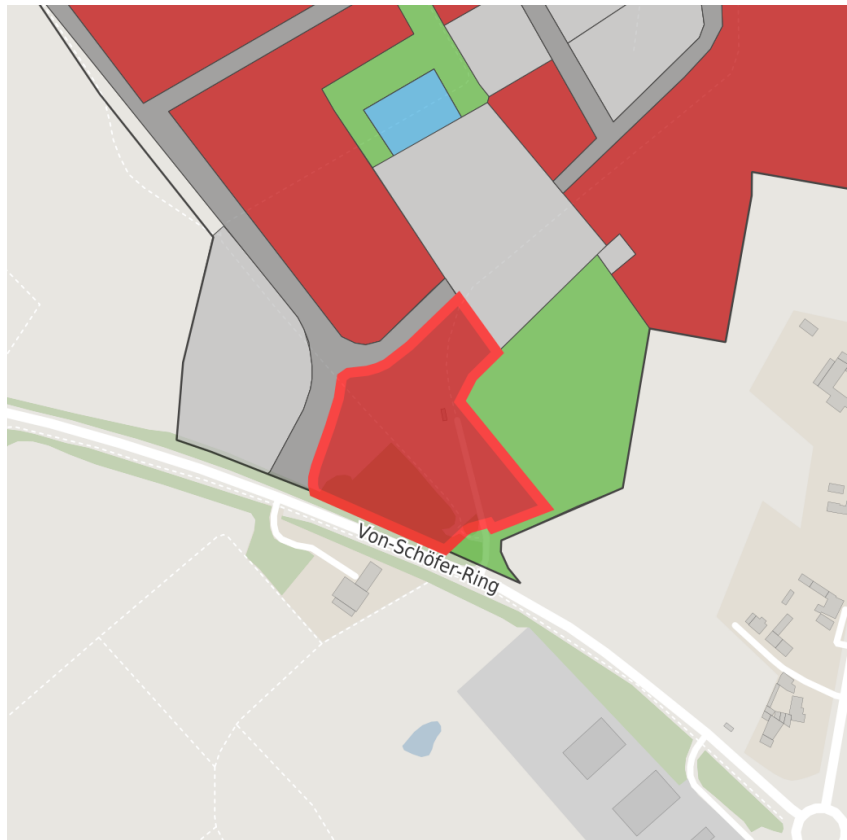

Factsheet parcel

Designation	Brainergy-Park (No. 014)
Area size	15,725 m ²
City / district	Jülich, Kreis Düren

Map view

Regional overview

Municipal overview

Detail view

© [OpenStreetMap](#) contributors.

Availabilities

- | | | | |
|----------------------------|--|---|---|
| Immediately available area | Available area within short term (< 2 years) | Available area within medium term (2-5 years) | Available area within Long term (> 5 years) |
| Not available area | | | |

Parcel

Area size	15,725 m ²
Price	On Demand
Availability	Immediately available area
Area designation	Commercial zone
Divisible	No
24h operation	No

Commercial zone

Location	Solitary location
Industrial tax multiplier	513.00 %
Regional important?	No