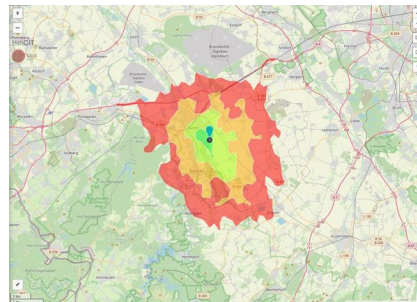

Parcel

Area size	3,450 m ²
Price	On Demand
Availability	Immediately available area
Area designation	Commercial zone
Divisible	No
24h operation	No

Commercial zone

Location	Solitary location
Industrial tax multiplier	513.00 %
Regional important?	No

BPJ-Flug in die Zukunft

Erreichbarkeit in 20 Minuten: 176.000
Einwohner

Transport connections

		Distance	
		[km]	[min]
Freeway	A44	3.8	5
	A4	14.9	18
Highway	B55	2.4	3
	B56	3.8	6
Airport	Flughafen Düsseldorf	64.6	43
	Flughafen Aachen Maastricht	64.8	43
	Flughafen Köln Bonn	74.0	47