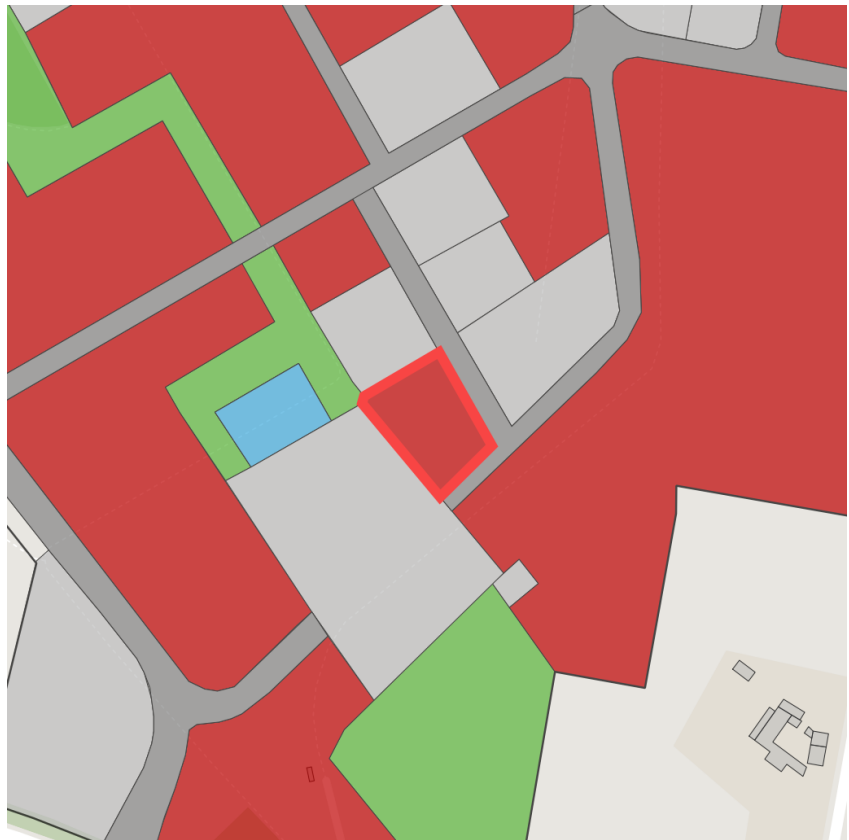

Factsheet parcel

Designation	Brainergy-Park (No. 017)
Area size	3,450 m ²
City / district	Jülich, Kreis Düren

Map view

Regional overview

Municipal overview

Detail view

© [OpenStreetMap](#) contributors.

Availabilities

- | | | | |
|----------------------------|--|---|---|
| Immediately available area | Available area within short term (< 2 years) | Available area within medium term (2-5 years) | Available area within Long term (> 5 years) |
| Not available area | | | |

Parcel

Area size	3,450 m ²
Price	On Demand
Availability	Immediately available area
Area designation	Commercial zone
Divisible	No
24h operation	No

Commercial zone

Location	Solitary location
Industrial tax multiplier	513.00 %
Regional important?	No