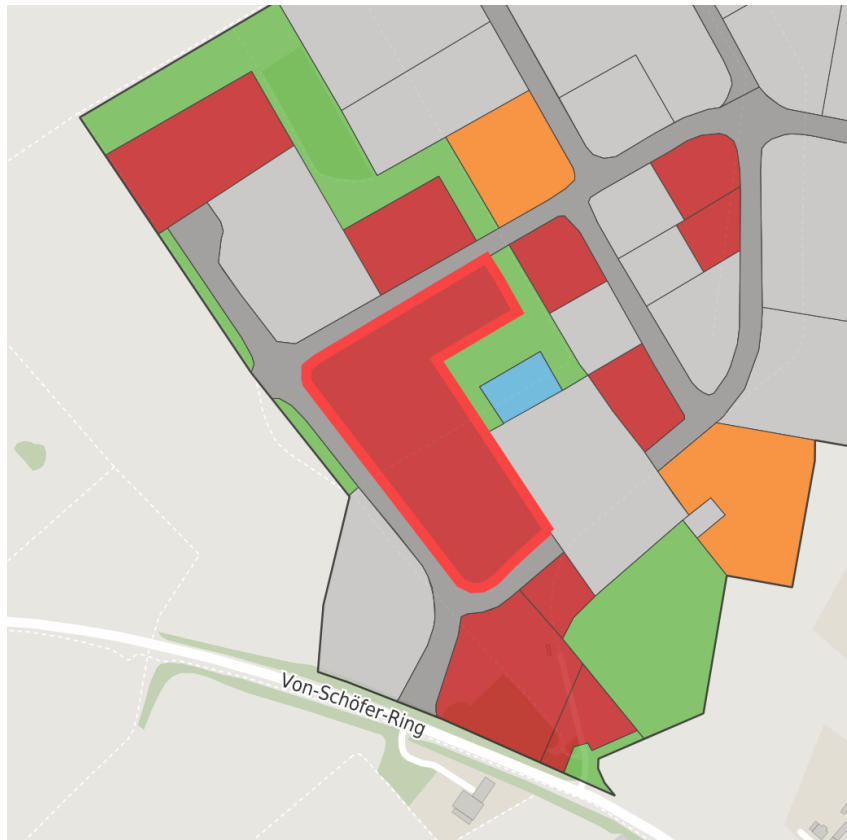

Factsheet parcel

Designation	Brainergy-Park (No. 019)
Area size	24,330 m ²
City / district	Jülich, Kreis Düren

Map view

Regional overview

Municipal overview

Detail view

© [OpenStreetMap](#) contributors.

Availabilities

- | | | | |
|----------------------------|--|---|---|
| Immediately available area | Available area within short term (< 2 years) | Available area within medium term (2-5 years) | Available area within Long term (> 5 years) |
| Not available area | | | |

Parcel

Area size	24,330 m ²
Price	On Demand
Availability	Immediately available area
Area designation	Commercial zone
Divisible	No
24h operation	No

Commercial zone

Location	Solitary location
Industrial tax multiplier	513.00 %