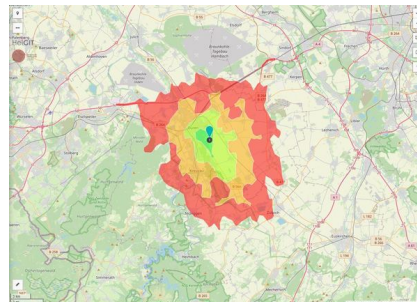

Parcel

Area size	24,330 m ²
Price	On Demand
Availability	Immediately available area
Area designation	Commercial zone
Divisible	No
24h operation	No

Commercial zone

Location	Solitary location
Industrial tax multiplier	513.00 %

BPJ-Flug in die Zukunft

Erreichbarkeit in 20 Minuten: 176.000
 Einwohner

Transport connections

		Distance	
		[km]	[min]
Freeway	A44	3.8	5
	A4	14.9	18
Highway	B55	2.4	3
	B56	3.8	6
Airport	Flughafen Düsseldorf	64.6	43
	Flughafen Aachen Maastricht	64.8	43
	Flughafen Köln Bonn	74.0	47