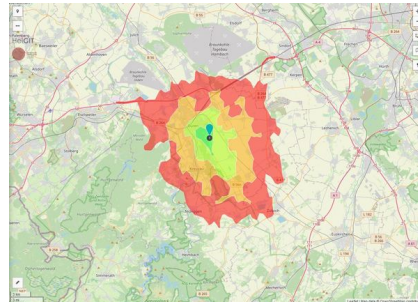

Parcel

Area size	10,000 m ²
Price	On Demand
Availability	Immediately available area
Area designation	Commercial zone
Divisible	No
24h operation	No

Commercial zone

Location	Solitary location
Industrial tax multiplier	513.00 %
Regional important?	No

BPJ-Flug in die Zukunft

Erreichbarkeit in 20 Minuten: 176.000 Einwohner

Transport connections

		Distance	
		[km]	[min]
Freeway	A44	3.8	5
	A4	14.9	18
Highway	B55	2.4	3
	B56	3.8	6
Airport	Flughafen Düsseldorf	64.6	43
	Flughafen Aachen Maastricht	64.8	43
	Flughafen Köln Bonn	74.0	47