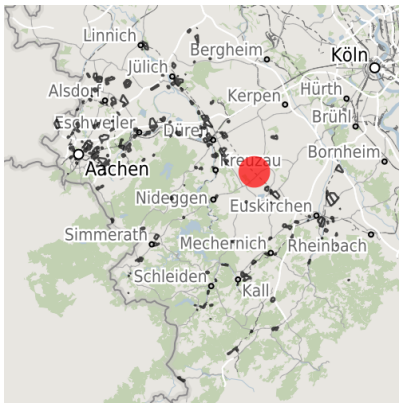

## Factsheet parcel

Designation	Gewerbegebiet Vettweiß (No. 100)
Area size	9,340 m <sup>2</sup>
City / district	Vettweiß, Kreis Düren

## Map view

Regional overview

Municipal overview

Detail view

© [OpenStreetMap](#) contributors.

Gewerbegebiet Vettweiss

Erreichbarkeit in 20 Minuten: 140.000 Einwohner

## Information about Vettweiß

The town of Vettweiß is situated in the southeast of the district of Düren and shares borders with the districts of Euskirchen and Erftkreis, in the southwest and the west with the towns of Nideggen and Kreuzau, in the north with Nörvenich.