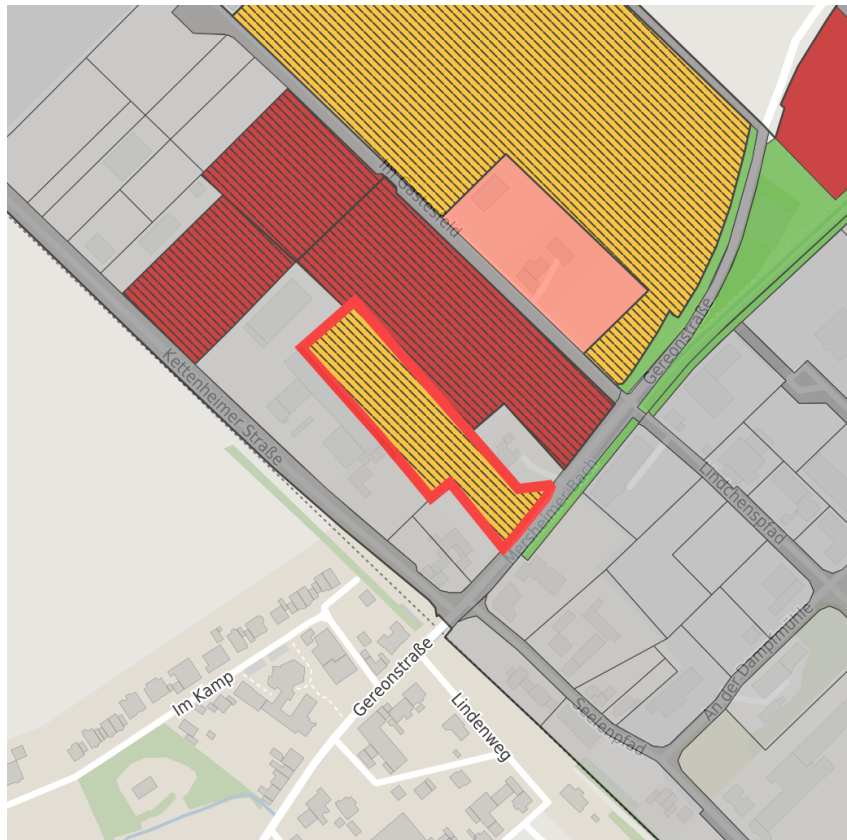

## Factsheet parcel

Designation	Gewerbegebiet Vettweiß (No. 100)
Area size	9,340 m <sup>2</sup>
City / district	Vettweiß, Kreis Düren

## Map view

Regional overview

Municipal overview

Detail view

© [OpenStreetMap](#) contributors.

## Parcel

Area size	9,340 m <sup>2</sup>
Price	30.00 €/m <sup>2</sup>
Availability	Available area within medium term (2-5 years)
Area designation	Commercial zone
Divisible	No
24h operation	No