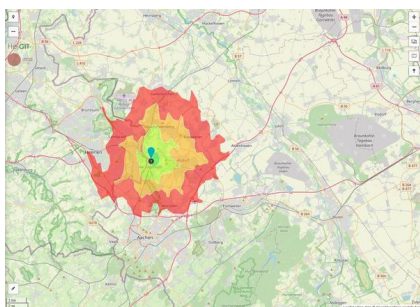

Parcel

Area size	2,071 m²
Price	30.00 €/m²
Availability	Immediately available area
Area designation	Commercial zone
Divisible	Yes
24h operation	No

Commercial zone

Innovations- und Gewerbepark Herzogenrath

Rather close to the City and immediatly at the station on the area of a former glass factory is temporarily founded a modern and individual business park on 8 hectare to establish commercial, service and techology companies. The excellent local public transport and the separate railway siding offers an interesting locational advantage.

Location	Inner city
Main companies	Saint Gobain Sekurit
Industrial tax multiplier	485.00 %
Price range	from 25.00 €/m² to 35.00 €/m²
Regional important?	No

Erreichbarkeit in 20 Minuten: 301.500
Einwohner