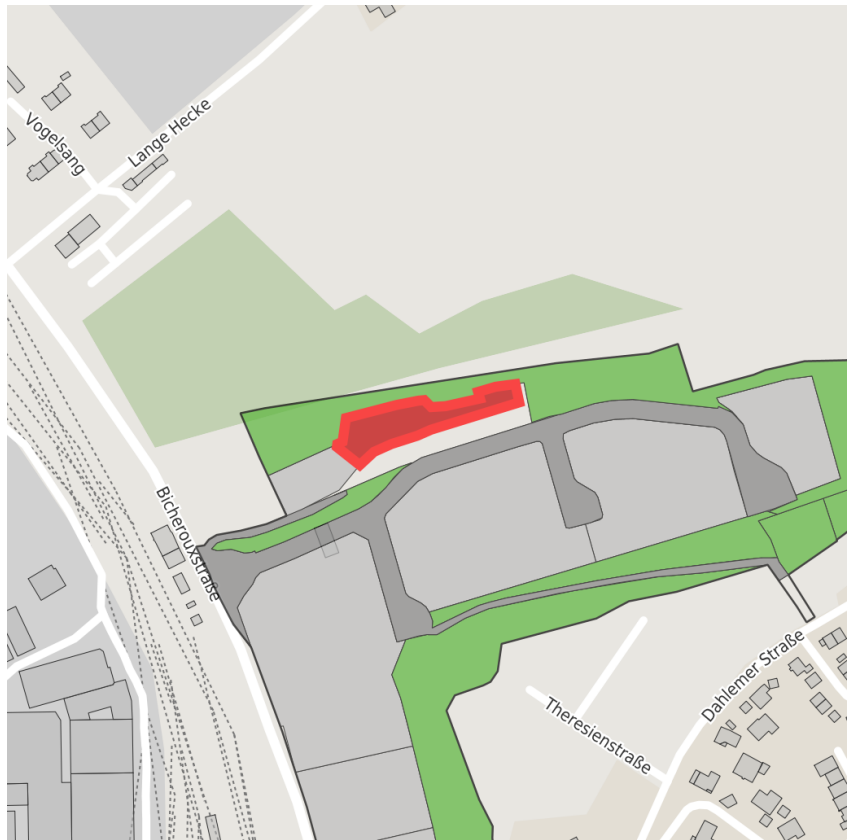

Detail view

© [OpenStreetMap](https://www.openstreetmap.org/) contributors.

Availabilities

Immediately available area	Available area within short term (< 2 years)	Available area within medium term (2-5 years)	Available area within Long term (> 5 years)
Not available area			

Other areas

Private ownership	Water area	Rail area	Street area
Green area	Living space	disposal/supply infrastructure	Other Area