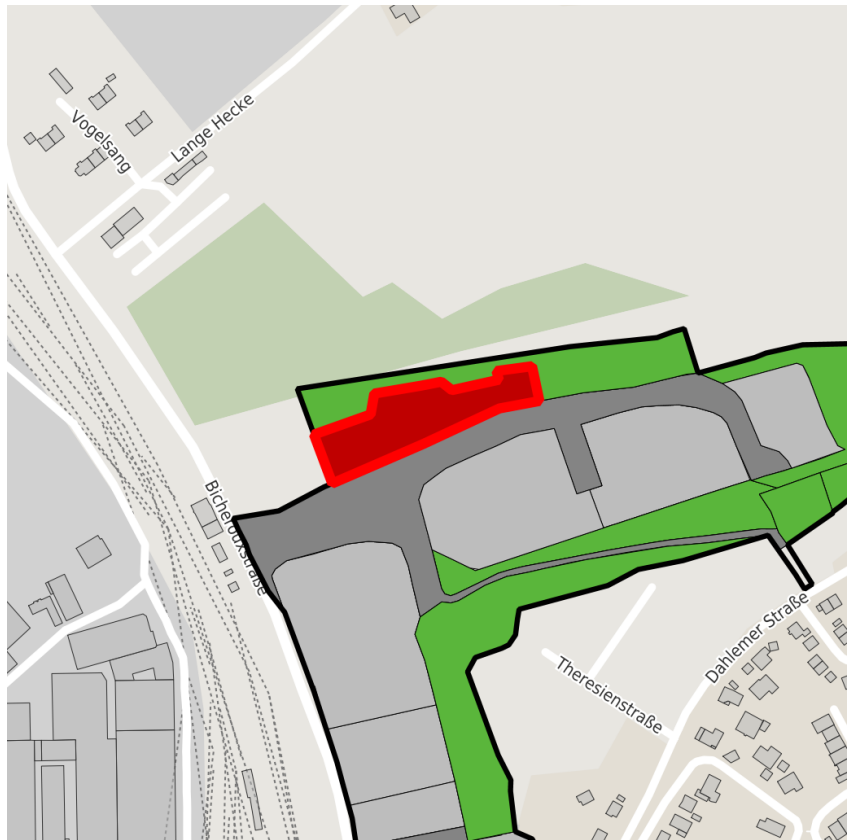

Factsheet parcel

Designation	Innovations- und Gewerbepark Herzogenrath (No. 022)
Area size	4,870 m ²
City / district	Herzogenrath, StädteRegion Aachen

Map view

Regional overview

Municipal overview

Detail view

Other areas

Private ownership	Water area	Rail area	Street area
Green area	Living space	disposal/supply infrastructure	Other Area

Parcel

Area size	4,870 m ²
Price	On Demand
Availability	Immediately available area
Area designation	Commercial zone
Divisible	No
24h operation	No