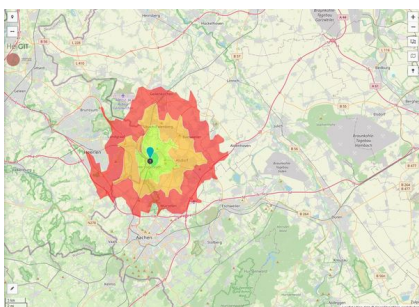

Parcel

Area size	4,870 m²
Price	On Demand
Availability	Immediately available area
Area designation	Commercial zone
Divisible	No
24h operation	No

Commercial zone

Innovations- und Gewerbepark Herzogenrath

Rather close to the City and immediatly at the station on the area of a former glass factory is temporarily founded a modern and individual business park on 8 hectare to establish commercial, service and techology companies. The excellent local public transport and the separate railway siding offers an interesting locational advantage.

Location	Inner city
Main companies	Saint Gobain Sekurit
Industrial tax multiplier	485.00 %
Price range	from 25.00 €/m² to 35.00 €/m²
Regional important?	No

Erreichbarkeit in 20 Minuten: 301.500
Einwohner