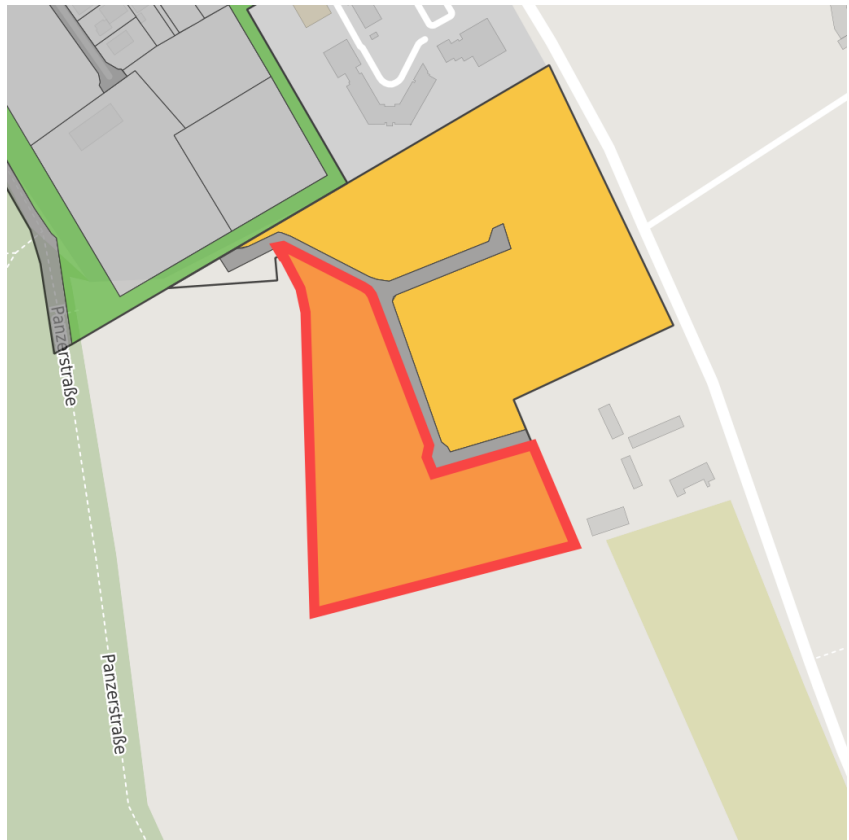

## Factsheet parcel

Designation	Erweiterung Stockheimer Landstrasse (No. 003)
Area size	38,000 m <sup>2</sup>
City / district	Düren, Kreis Düren

## Map view

Regional overview

Municipal overview

Detail view

© [OpenStreetMap](#) contributors.

### Availabilities

- |                            |  |   |   |
|----------------------------|--|---|---|
| Immediately available area | Available area within short term (< 2 years) | Available area within medium term (2-5 years) | Available area within Long term (> 5 years) |
| Not available area         |  |   |   |

## Parcel

Area size	38,000 m <sup>2</sup>
Price	On Demand
Availability	Available area within short term (< 2 years)
Area designation	Commercial zone
Divisible	No
24h operation	No