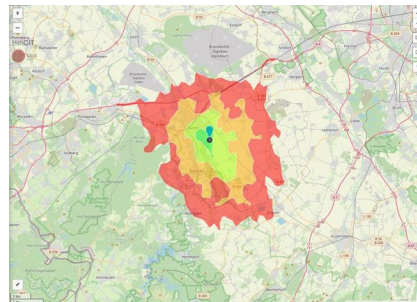

## Parcel

Area size	3,440 m <sup>2</sup>
Price	On Demand
Availability	Immediately available area
Area designation	Commercial zone
Divisible	No
24h operation	No

## Commercial zone

Location	Solitary location
Industrial tax multiplier	513.00 %
Regional important?	No

BPJ-Flug in die Zukunft

Erreichbarkeit in 20 Minuten: 176.000 Einwohner