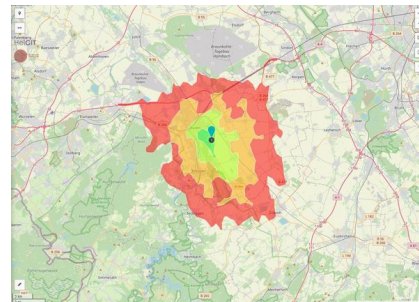

Factsheet parcel

Designation	Brainergy-Park (No. 030)
Area size	1,520 m ²
City / district	Jülich, Kreis Düren

Map view

Regional overview

Municipal overview

Detail view

© [OpenStreetMap](#) contributors.

Availabilities

Parcel

Area size	1,520 m ²
Price	On Demand
Availability	Immediately available area
Area designation	Commercial zone
Divisible	No
24h operation	No

Commercial zone

Location	Solitary location
Industrial tax multiplier	513.00 %
Regional important?	No

BPJ-Flug in die Zukunft

Erreichbarkeit in 20 Minuten: 176.000
 Einwohner

Transport connections

			Distance	
			[km]	[min]
Freeway	A44		3.8	5
	A4		14.9	18
Highway	B55		2.4	3
	B56		3.8	6
Airport	Flughafen Düsseldorf		64.6	43
	Flughafen Aachen Maastricht		64.8	43
	Flughafen Köln Bonn		74.0	47