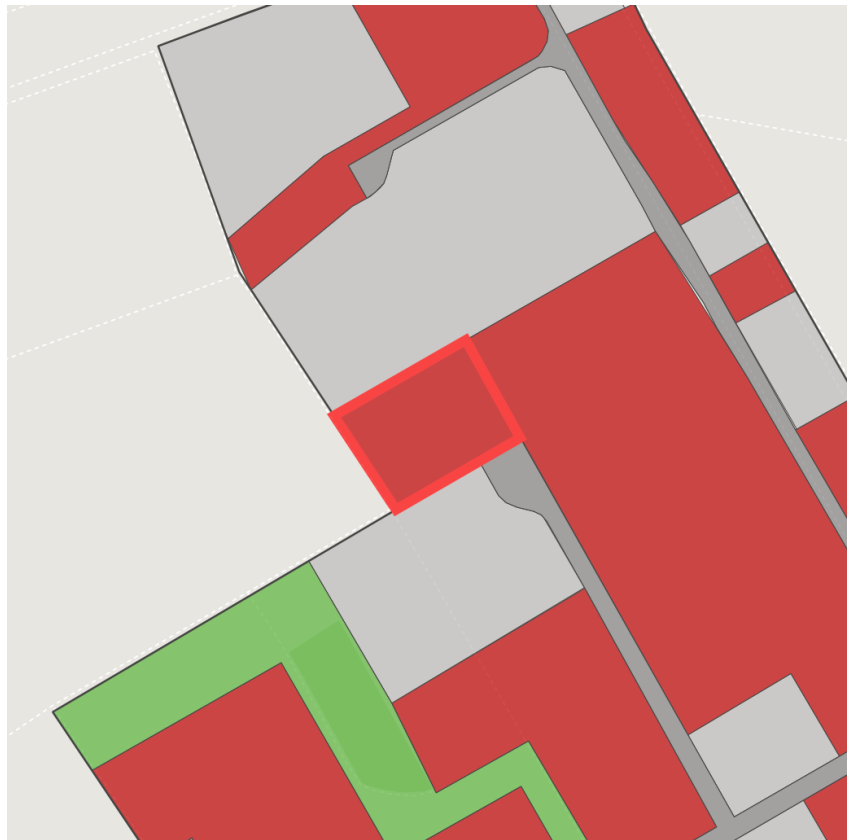

Factsheet parcel

Designation	Brainergy-Park (No. 031)
Area size	6,700 m ²
City / district	Jülich, Kreis Düren

Map view

Regional overview

Municipal overview

Detail view

© [OpenStreetMap](#) contributors.

Availabilities

-  Immediately available area
-  Available area within short term (< 2 years)
-  Available area within medium term (2-5 years)
-  Available area within Long term (> 5 years)
-  Not available area

Other areas

-  Private ownership
-  Water area
-  Rail area
-  Street area
-  Green area
-  Living space
-  disposal/supply infrastructure
-  Other Area

Parcel

Area size	6,700 m ²
Price	On Demand
Availability	Immediately available area
Area designation	Commercial zone
Divisible	No
24h operation	No