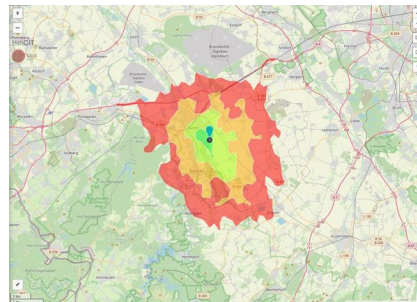

## Parcel

Area size	3,464 m <sup>2</sup>
Price	On Demand
Availability	Immediately available area
Area designation	Commercial zone
Divisible	No
24h operation	No

## Commercial zone

Location	Solitary location
Industrial tax multiplier	513.00 %

BPJ-Flug in die Zukunft

Erreichbarkeit in 20 Minuten: 176.000  
Einwohner