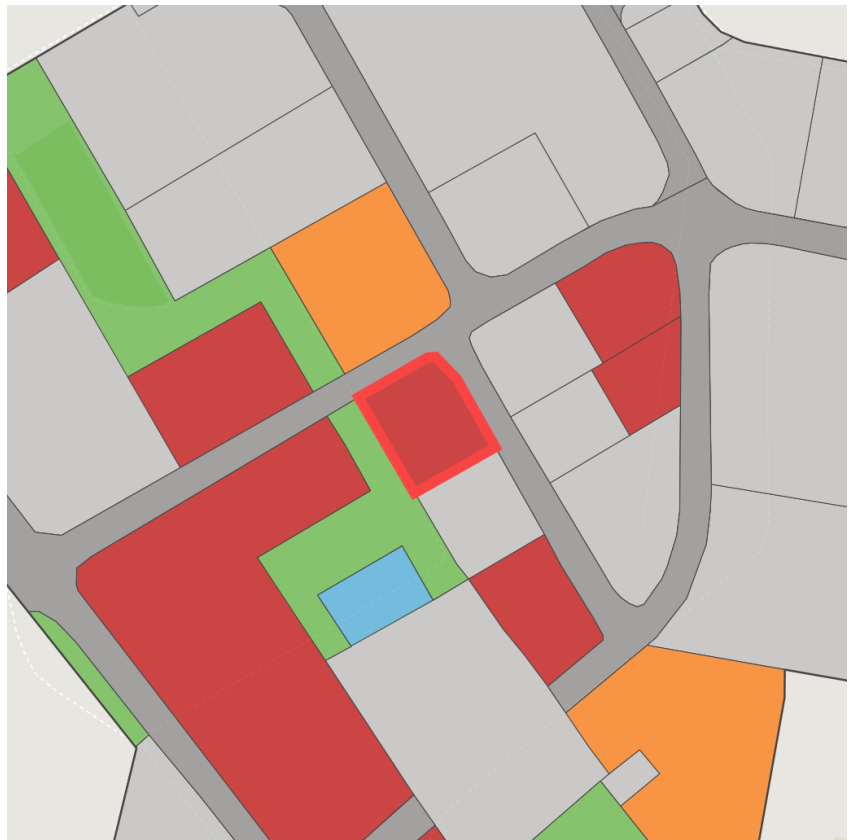

## Factsheet parcel

Designation	Brainergy-Park (No. 039)
Area size	3,464 m <sup>2</sup>
City / district	Jülich, Kreis Düren

## Map view

Regional overview

Municipal overview

Detail view

© [OpenStreetMap](#) contributors.

### Availabilities

- |                            |  |   |   |
|----------------------------|--|---|---|
| Immediately available area | Available area within short term (< 2 years) | Available area within medium term (2-5 years) | Available area within Long term (> 5 years) |
| Not available area         |  |   |   |

## Parcel

Area size	3,464 m <sup>2</sup>
Price	On Demand
Availability	Immediately available area
Area designation	Commercial zone
Divisible	No
24h operation	No