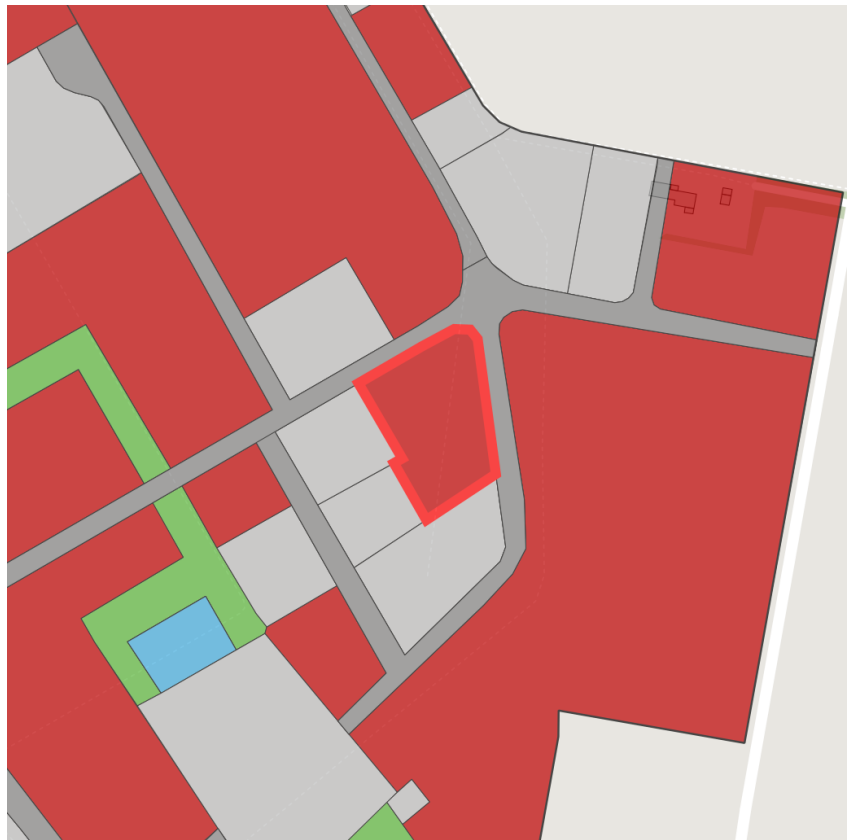

## Factsheet parcel

Designation	Brainergy-Park (No. 040)
Area size	6,300 m <sup>2</sup>
City / district	Jülich, Kreis Düren

## Map view

Regional overview

Municipal overview

Detail view

© [OpenStreetMap](#) contributors.

## Parcel

Area size	6,300 m <sup>2</sup>
Price	On Demand
Availability	Immediately available area
Area designation	Commercial zone
Divisible	No
24h operation	No