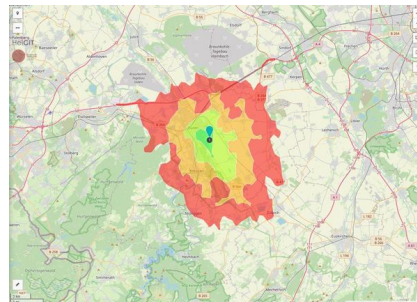

## Parcel

Area size	6,300 m <sup>2</sup>
Price	On Demand
Availability	Immediately available area
Area designation	Commercial zone
Divisible	No
24h operation	No

## Commercial zone

Location	Solitary location
Industrial tax multiplier	513.00 %
Regional important?	No

BPJ-Flug in die Zukunft

Erreichbarkeit in 20 Minuten: 176.000 Einwohner