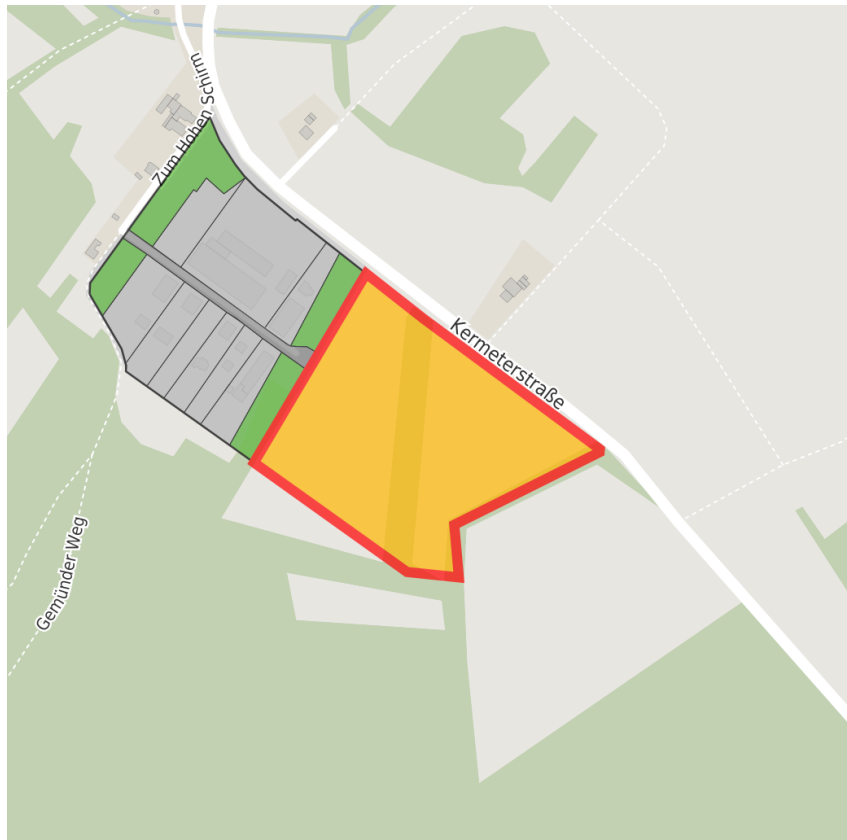

Factsheet parcel

Designation	Erweiterung Gewerbegebiet Hergarten (No. 001)
Area size	37,826 m ²
City / district	Heimbach, Kreis Düren

Map view

Regional overview

Municipal overview

Detail view

© [OpenStreetMap](#) contributors.

Availabilities

- | | | | |
|----------------------------|--|---|---|
| Immediately available area | Available area within short term (< 2 years) | Available area within medium term (2-5 years) | Available area within Long term (> 5 years) |
| Not available area | | | |

Parcel

Area size	37,826 m ²
Price	On Demand
Availability	Available area within medium term (2-5 years)
Divisible	Yes
24h operation	No

Commercial zone

Location	Outskirts
Regional important?	No

Contact person