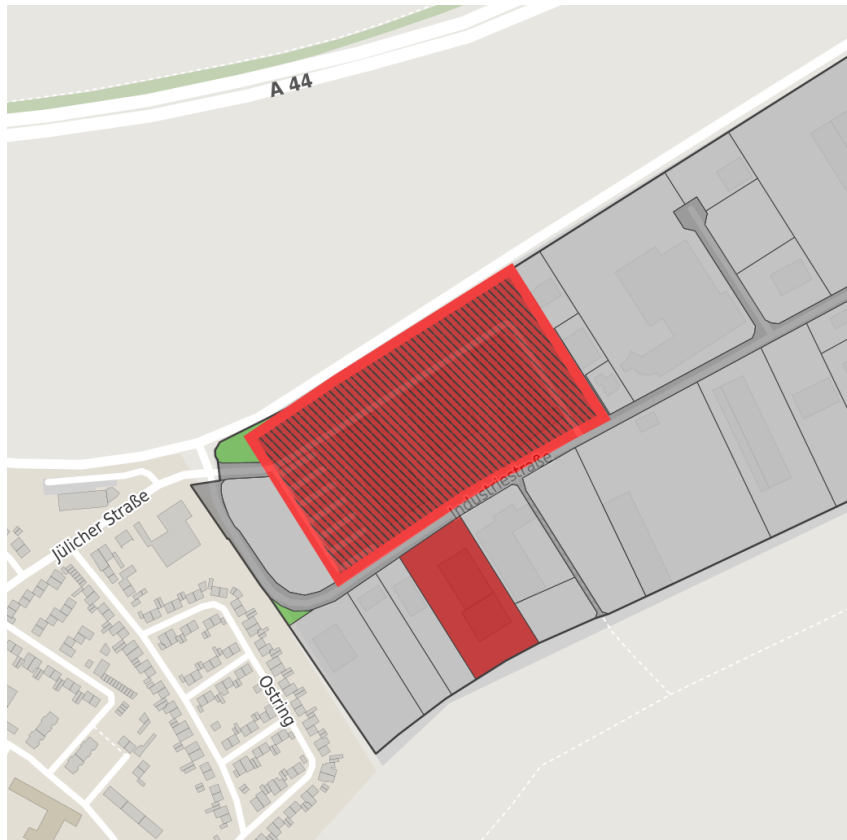

Factsheet parcel

Designation	Gewerbegebiet Aldenhoven-Ost (No. 001)
Area size	39,568 m ²
City / district	Aldenhoven, Kreis Düren

Map view

Regional overview

Municipal overview

Detail view

© [OpenStreetMap](#) contributors.

Availabilities

Immediately available area	Available area within short term (< 2 years)	Available area within medium term (2-5 years)	Available area within Long term (> 5 years)
Not available area			

Other areas

Private ownership	Water area	Rail area	Street area
Green area	Living space	disposal/supply infrastructure	Other Area

Parcel

Area size	39,568 m ²
Price	On Demand
Availability	Immediately available area
Area designation	Commercial zone
Fallow	Yes
Divisible	No
24h operation	Yes