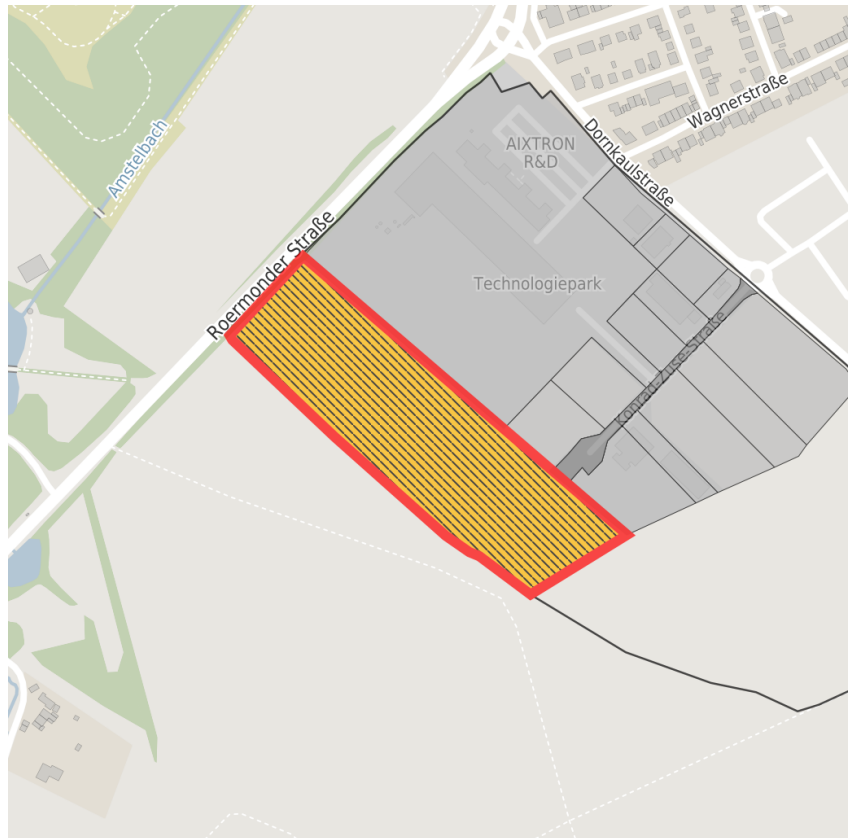

Factsheet parcel

Designation	Technologie Park Herzogenrath - "Dornkaul" (No. 007)
Area size	42,412 m ²
City / district	Herzogenrath, StädteRegion Aachen

Map view

Regional overview

Municipal overview

Detail view

© [OpenStreetMap](#) contributors.

Availabilities

Immediately available area	Available area within short term (< 2 years)	Available area within medium term (2-5 years)	Available area within Long term (> 5 years)
Not available area			

Other areas

Private ownership	Water area	Rail area	Street area
Green area	Living space	disposal/supply infrastructure	Other Area

Parcel

Area size	42,412 m ²
Price	81.81 €/m ²
Availability	Available area within medium term (2-5 years)
Area designation	Commercial zone
Divisible	Yes
24h operation	No