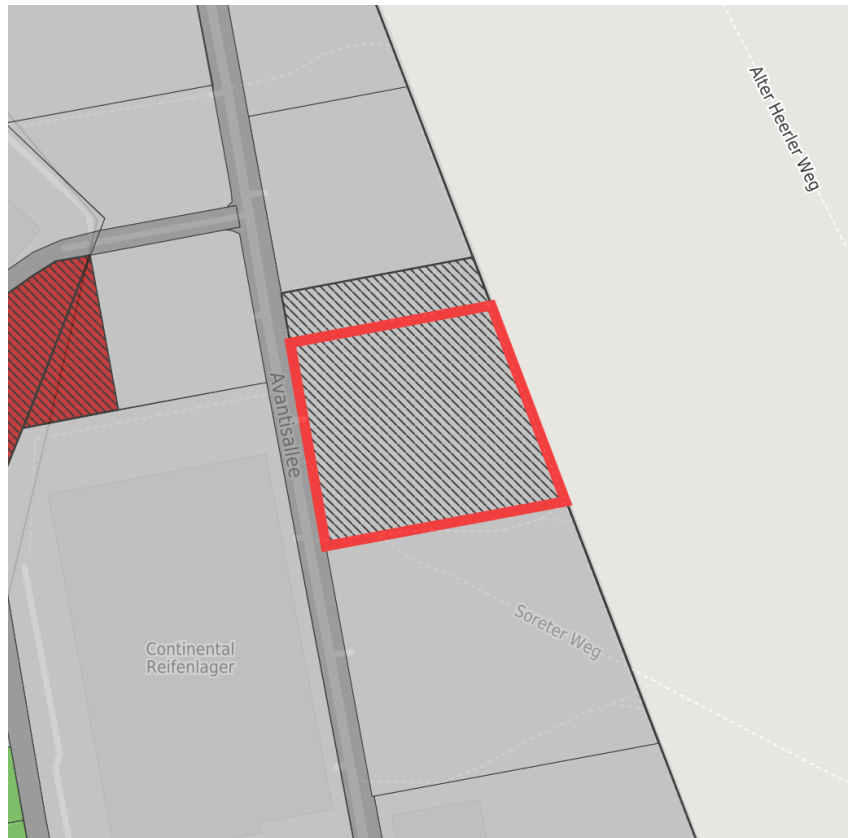

## Factsheet parcel

Designation	Avantis - European Business Park (No. 165)
Area size	25,220 m <sup>2</sup>
City / district	Aachen, Stadt Aachen

## Map view

Regional overview

Municipal overview

Detail view

© [OpenStreetMap](#) contributors.

## Parcel

Area size	25,220 m <sup>2</sup>
Price	On Demand
Availability	Not available area
Area designation	Commercial zone
Divisible	Yes
24h operation	Yes