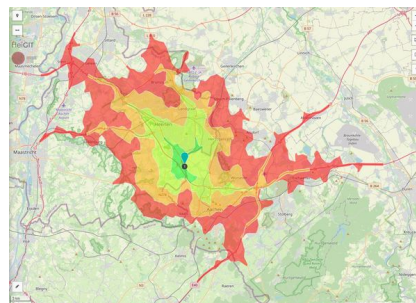

Erreichbarkeit in 20 Minuten: 685.000 Einwohner