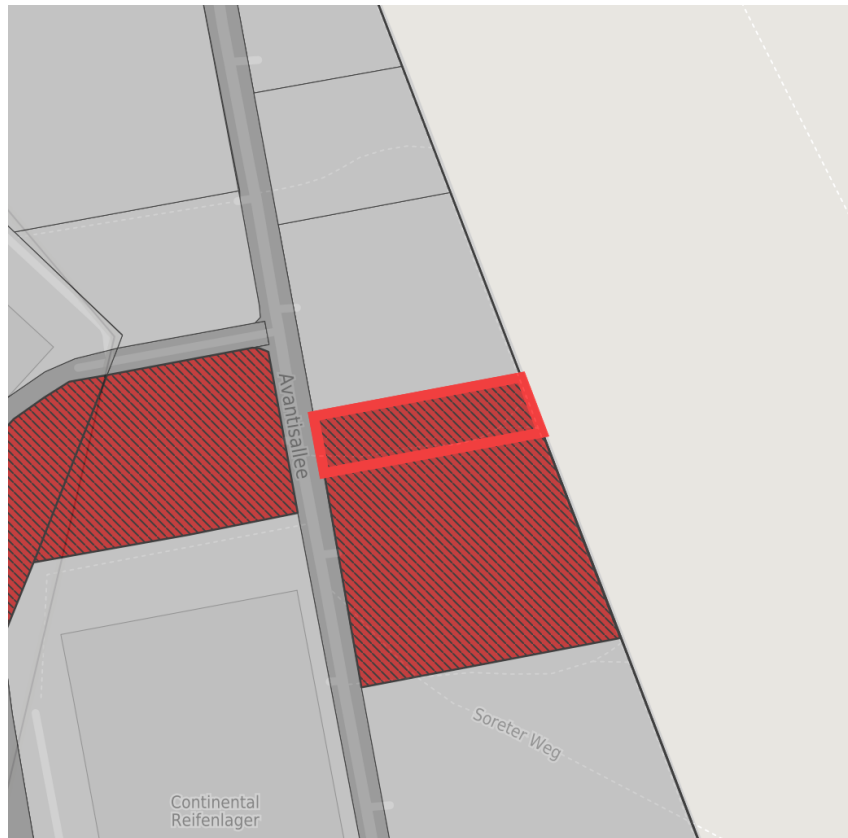

## Factsheet parcel

Designation	Avantis - European Business Park (No. 171)
Area size	5,838 m <sup>2</sup>
City / district	Aachen, Stadt Aachen

## Map view

Regional overview

Municipal overview

Detail view

© [OpenStreetMap](#) contributors.

## Parcel

Area size	5,838 m <sup>2</sup>
Price	On Demand
Availability	Immediately available area
Area designation	Commercial zone
Divisible	No
24h operation	No