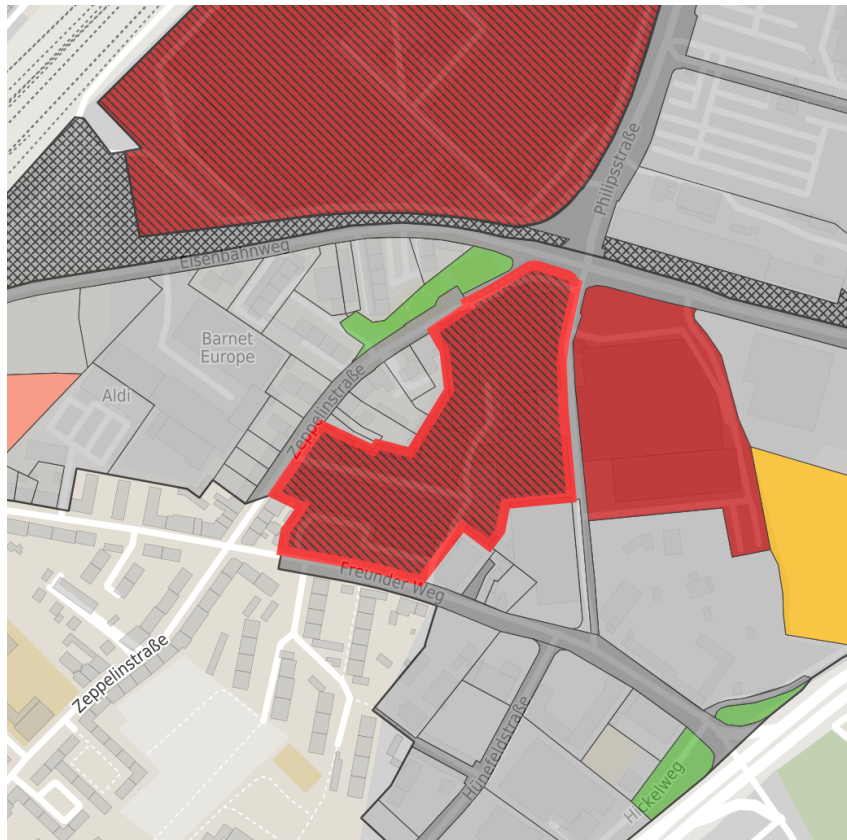

Factsheet parcel

Designation	Rothe Erde (No. 012)
Area size	30,885 m ²
City / district	Aachen, Stadt Aachen

Map view

Regional overview

Municipal overview

Detail view

© [OpenStreetMap](https://www.openstreetmap.org/) contributors.

Availabilities

- | | | | |
|----------------------------|--|---|---|
| Immediately available area | Available area within short term (< 2 years) | Available area within medium term (2-5 years) | Available area within Long term (> 5 years) |
| Not available area | | | |

Parcel

Area size	30,885 m ²
Price	On Demand
Availability	Immediately available area
Divisible	No
24h operation	No

Commercial zone

Well reachable at the side of Global Player

Located conveniently at A544 and close to the city centre Rothe Erde offers optimal site conditions. As significant business area and historical steel location Rothe Erde is a home for nominate worldwide enterprises like Philips or Continental and offers a modern infrastructure with varied possibilities of establishing for all branches.