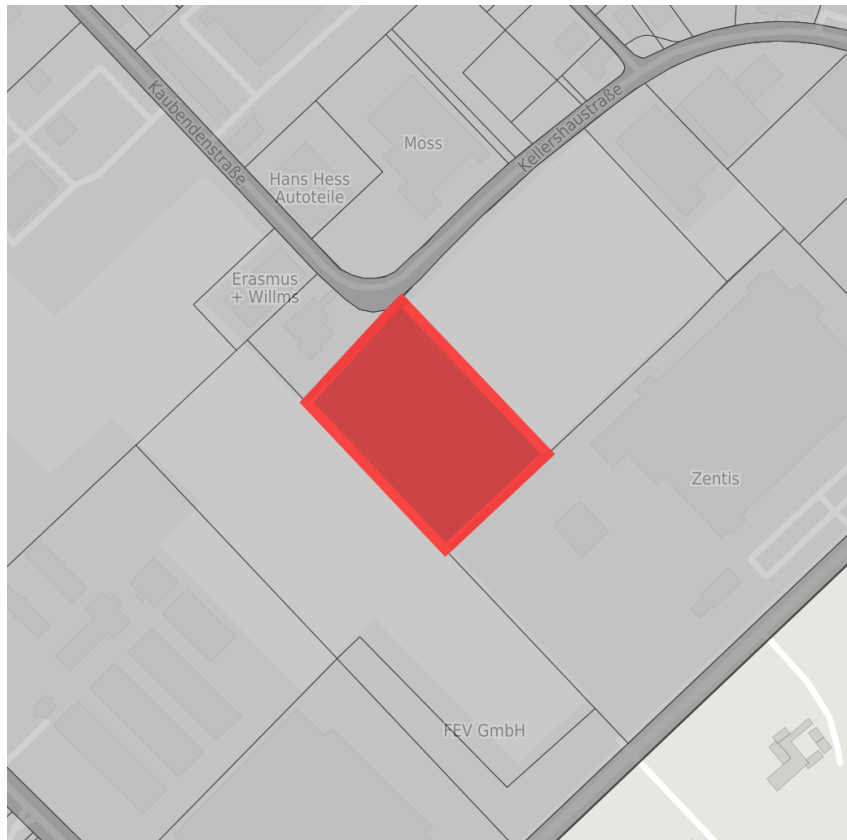

Factsheet parcel

Designation	Eilendorf Süd (No. 155)
Area size	15,366 m ²
City / district	Aachen, Stadt Aachen

Map view

Regional overview

Municipal overview

Detail view

© [OpenStreetMap](#) contributors.

Availabilities

Parcel

Area size	15,366 m ²
Price	On Demand
Availability	Immediately available area
Area designation	Industrial area
Divisible	No
24h operation	Yes

Commercial zone

Commercial Site - Eilendorf Süd

As a regionally important business location, the Ellendorf commercial zone has its own connection to the A 44 freeway. In addition, the European traffic hub A 4/A 44 (Aachen interchange) is only 5 km away. In recent years a "car mile" has emerged in the lower part of Neuenhofstraße with numerous authorized dealers.