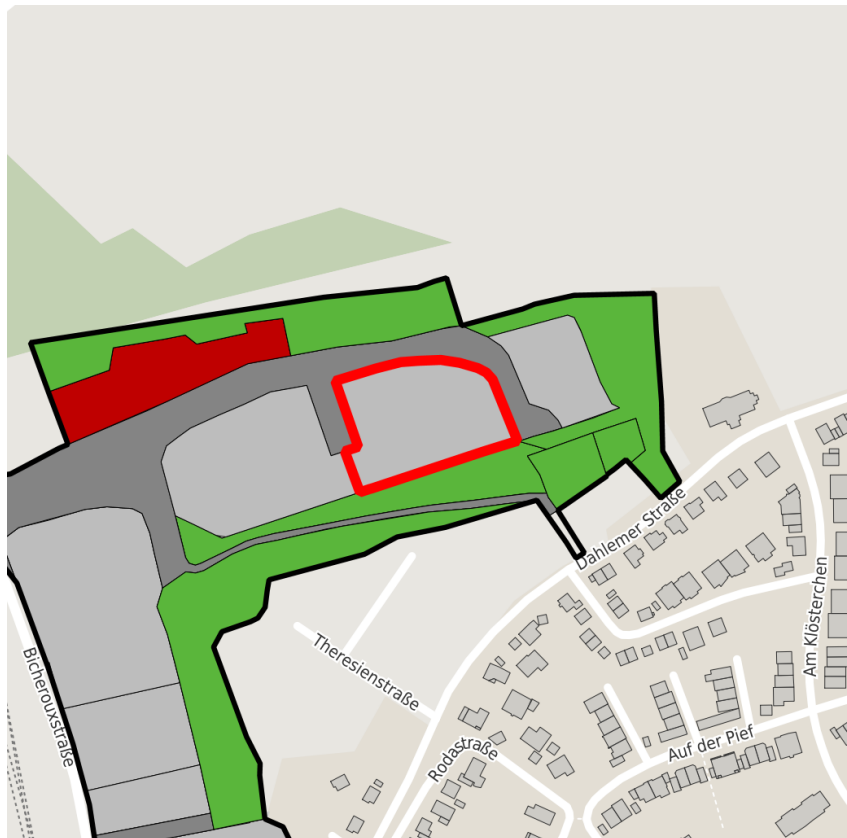

Factsheet parcel

Designation	Innovations- und Gewerbepark Herzogenrath (No. 007)
Area size	6,476 m ²
City / district	Herzogenrath, StädteRegion Aachen

Map view

Regional overview

Municipal overview

Detail view

Other areas

Private ownership	Water area	Rail area	Street area
Green area	Living space	disposal/supply infrastructure	Other Area

Parcel

Area size	6,476 m ²
Price	On Demand
Availability	Not available area
Area designation	Commercial zone
24h operation	No

Commercial zone

Innovations- und Gewerbepark Herzogenrath

Rather close to the City and immediatly at the station on the area of a former glass factory is temporarily founded a modern and individual business park on 8 hectare to establish commercial, service and techology companies. The excellent local public transport and the separate railway siding offers an interesting locational advantage.