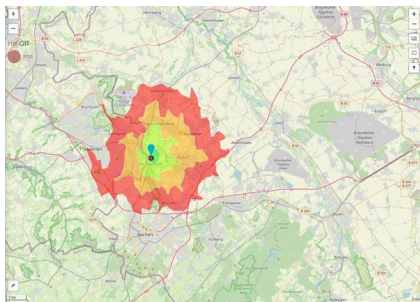

Factsheet parcel

Designation	Innovations- und Gewerbepark Herzogenrath (No. 007)
Area size	6,476 m ²
City / district	Herzogenrath, StädteRegion Aachen

Map view

Regional overview

Municipal overview

Detail view

© [OpenStreetMap](https://www.openstreetmap.org/) contributors.

Availabilities

Immediately available area	Available area within short term (< 2 years)	Available area within medium term (2-5 years)	Available area within Long term (> 5 years)
Not available area			

Other areas

Private ownership	Water area	Rail area	Street area
Green area	Living space	disposal/supply infrastructure	Other Area

Parcel

Area size	6,476 m ²
Price	On Demand
Availability	Not available area
Area designation	Commercial zone
24h operation	No

Location	Inner city
Main companies	Saint Gobain Sekurit
Industrial tax multiplier	485.00 %
Regional important?	No

Erreichbarkeit in 20 Minuten: 301.500
 Einwohner

Transport connections

		Distance	
		[km]	[min]
Freeway	A44	10.5	16
	A4	11.2	19
Highway	B 57	6.0	10
Airport	Maastricht-Aachen	39.8	33
	Liège (B)	78.2	52
Port	Binnenhavenweg Stein (NL)	32.9	29
	Holtums-Noordsweg Born (NL)	45.6	36
Railway	AC-Hbf	15.7	25
	Düsseldorf-Hbf	79.1	59
Public transport	Bushaltestelle	0.5	1